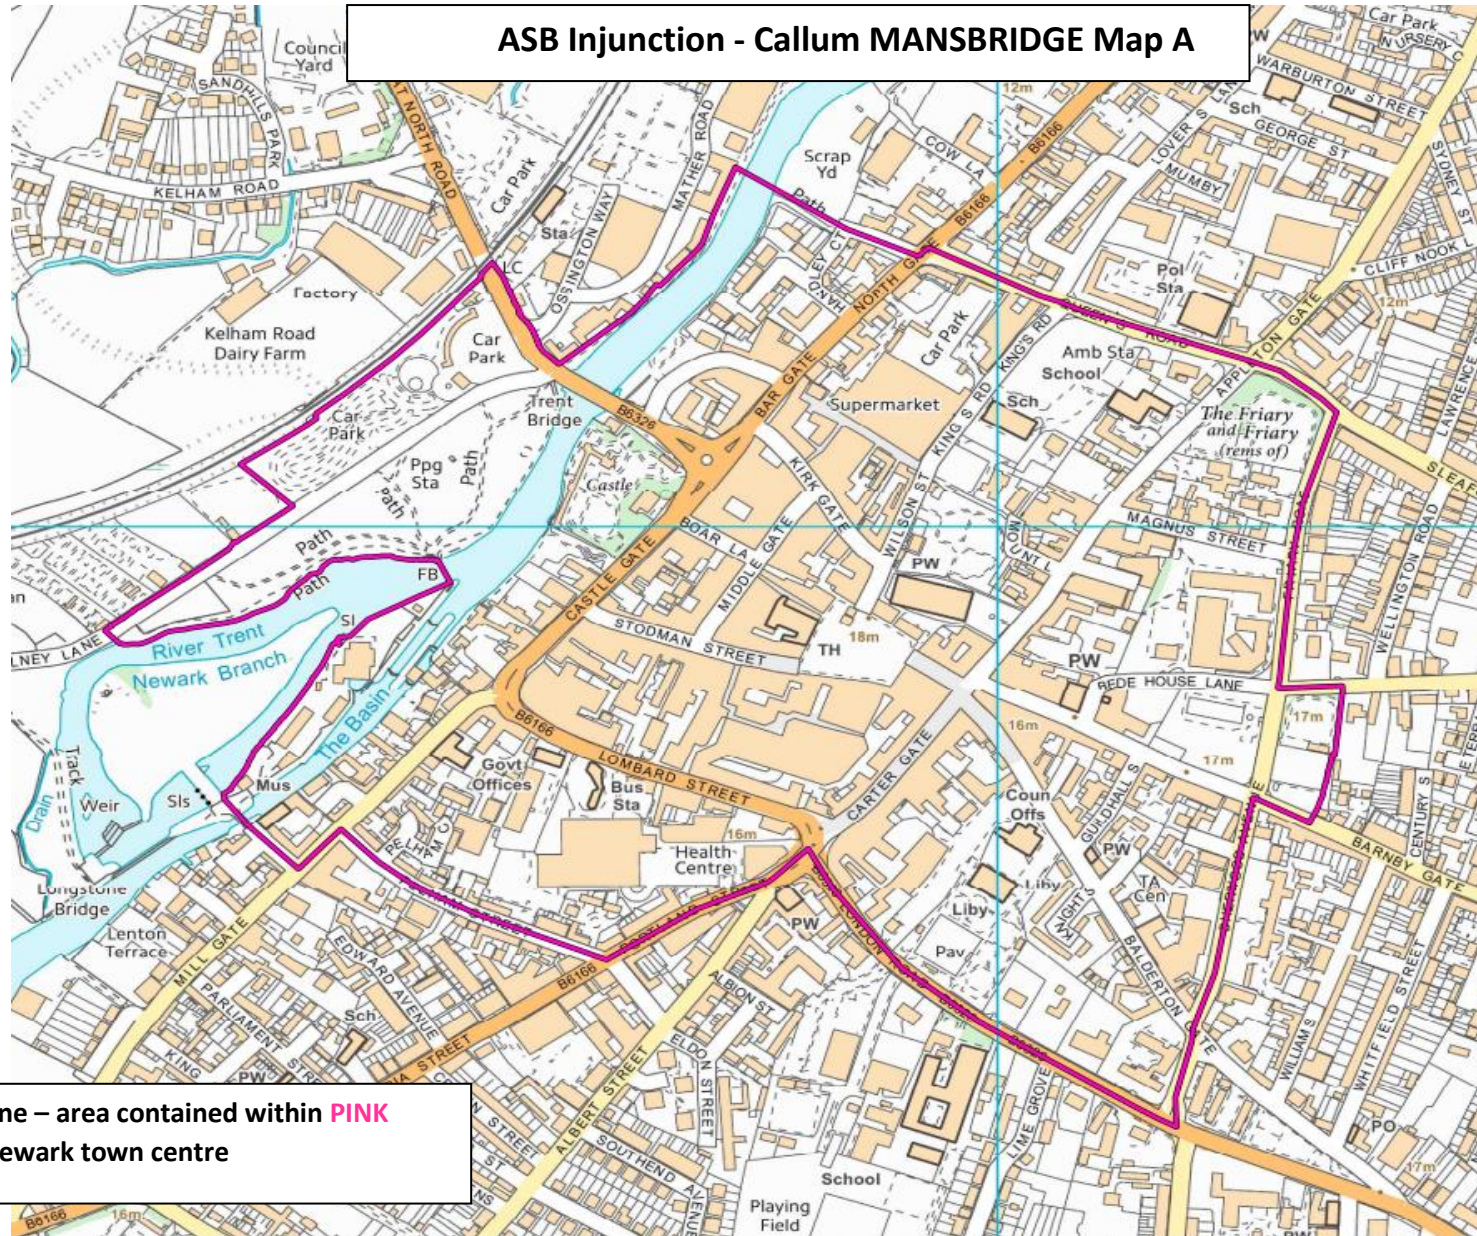

# ASB Injunction - Callum MANSBRIDGE Map A

Exclusion Zone – area contained within **PINK** boundary, Newark town centre