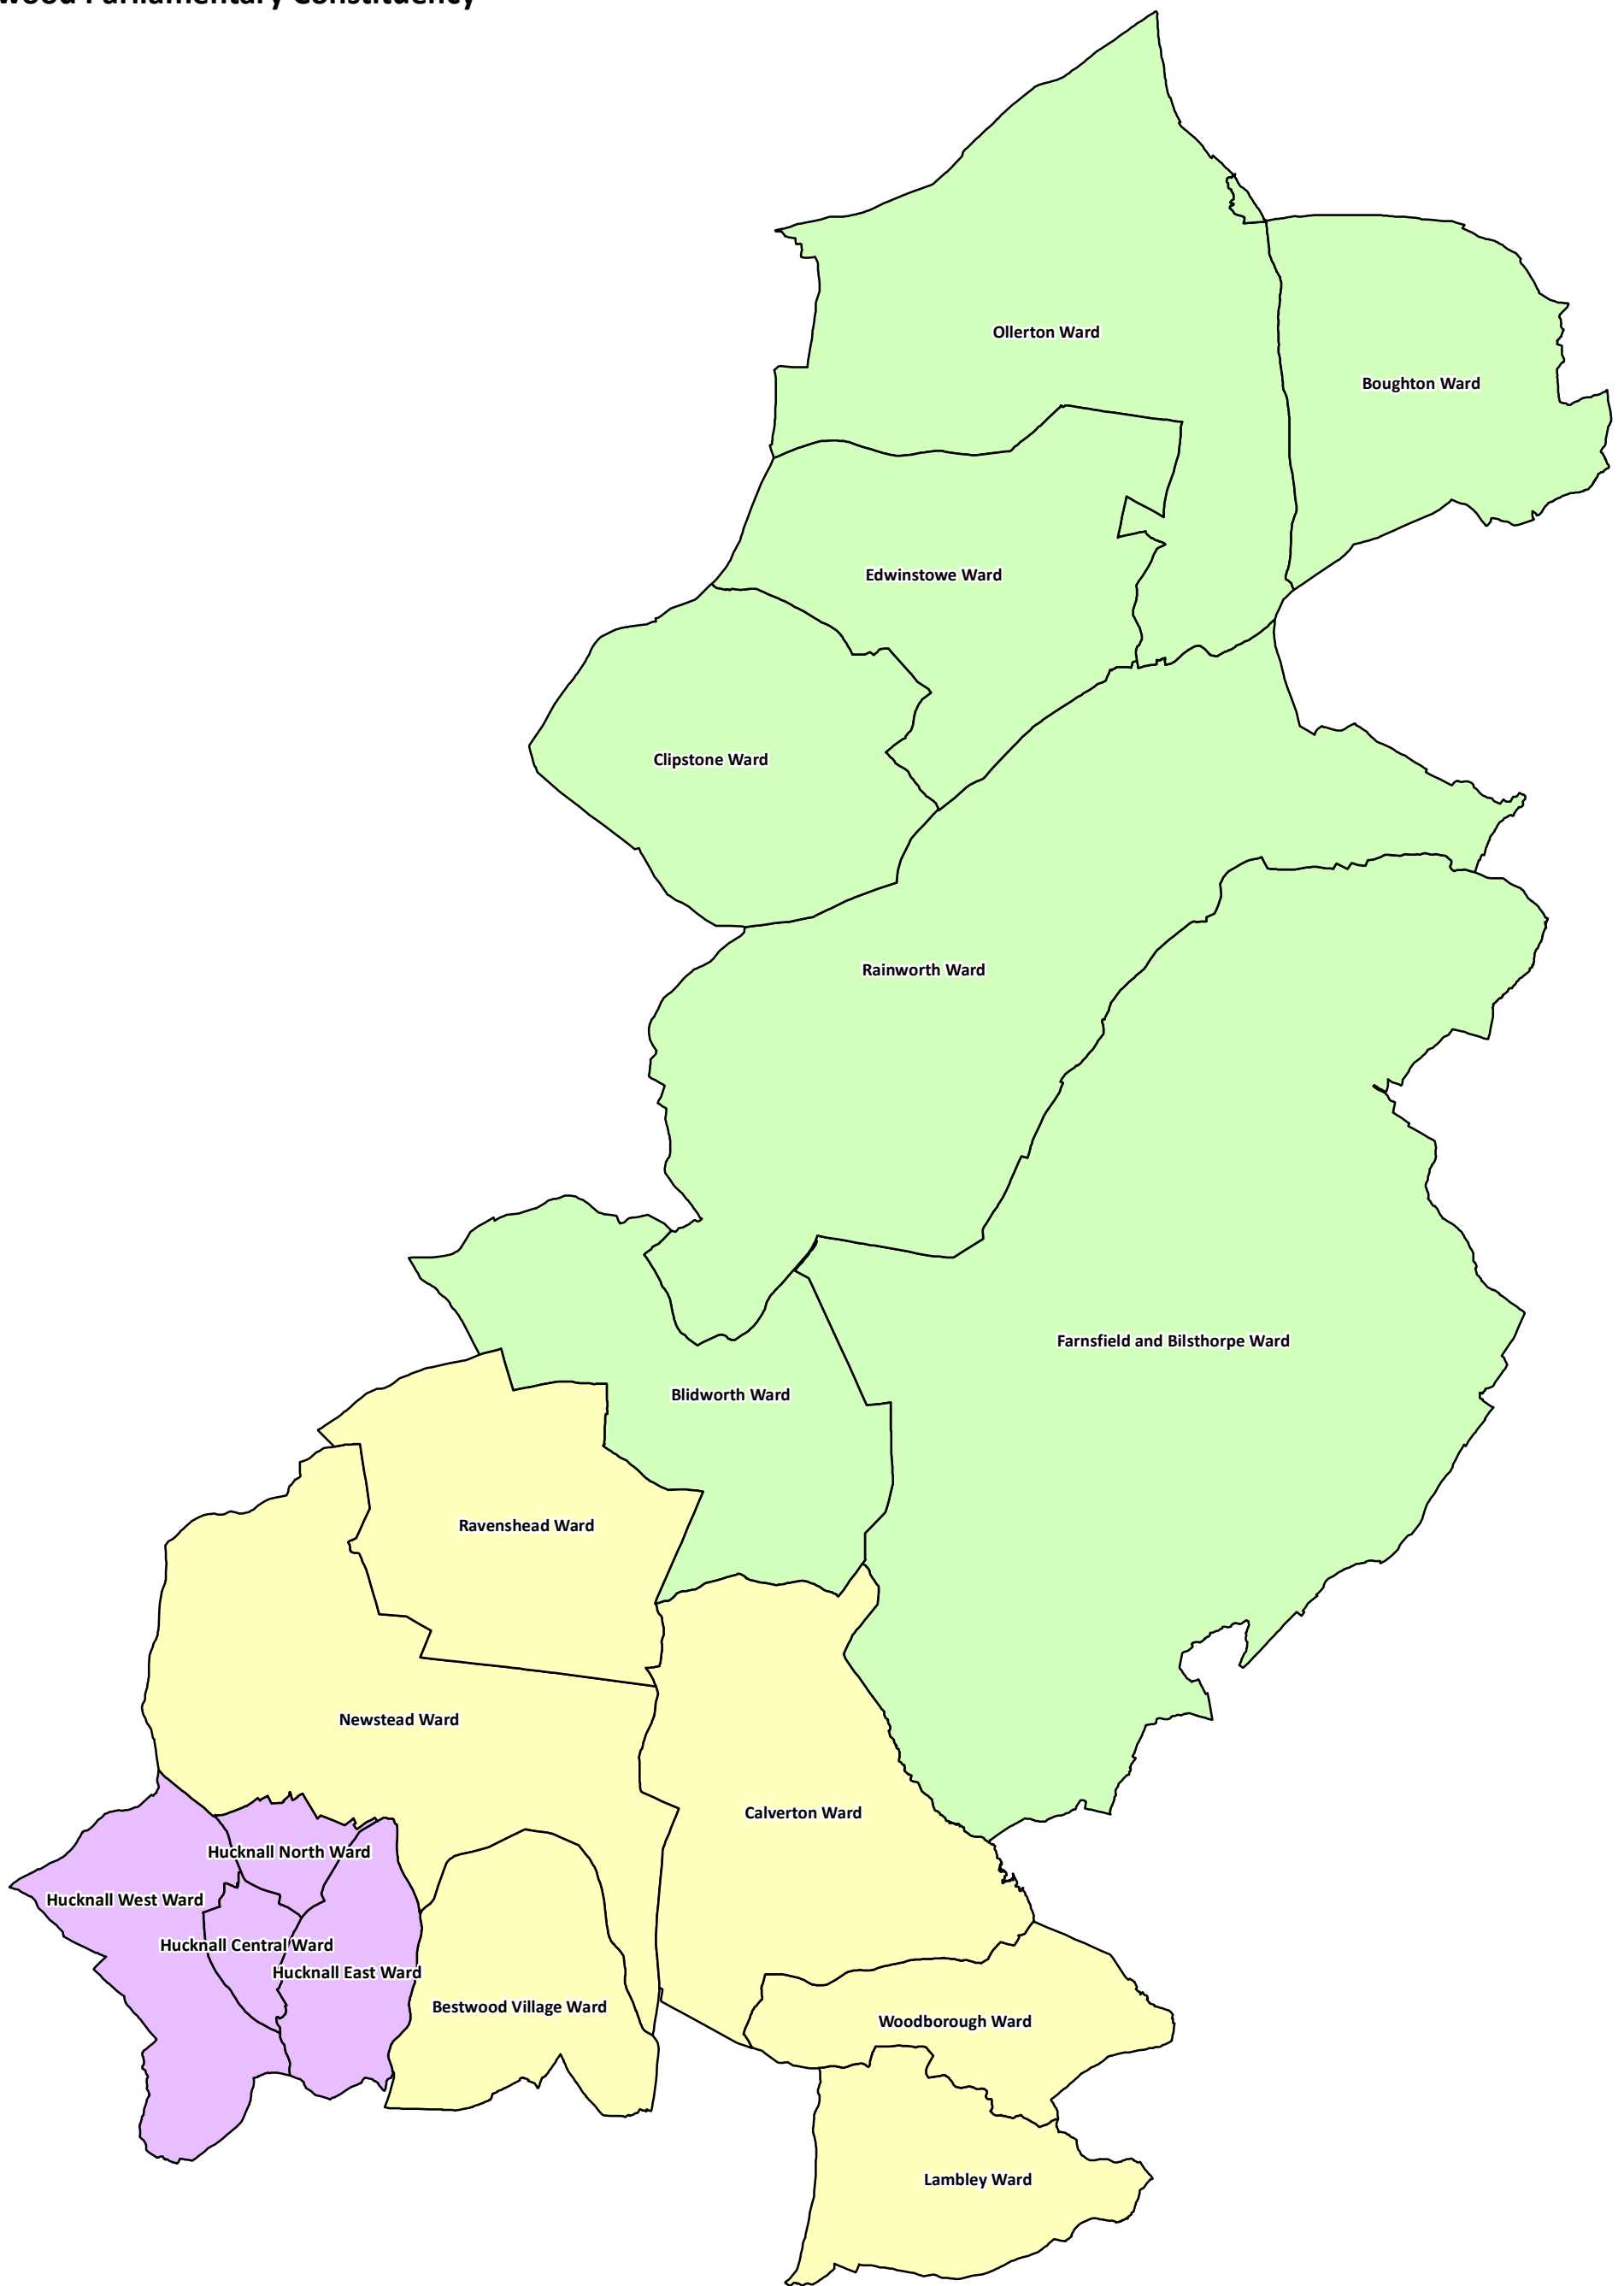

# Sherwood Parliamentary Constituency

## Key

-  Ashfield District Wards
-  Gedling Borough Wards
-  Newark & Sherwood Wards