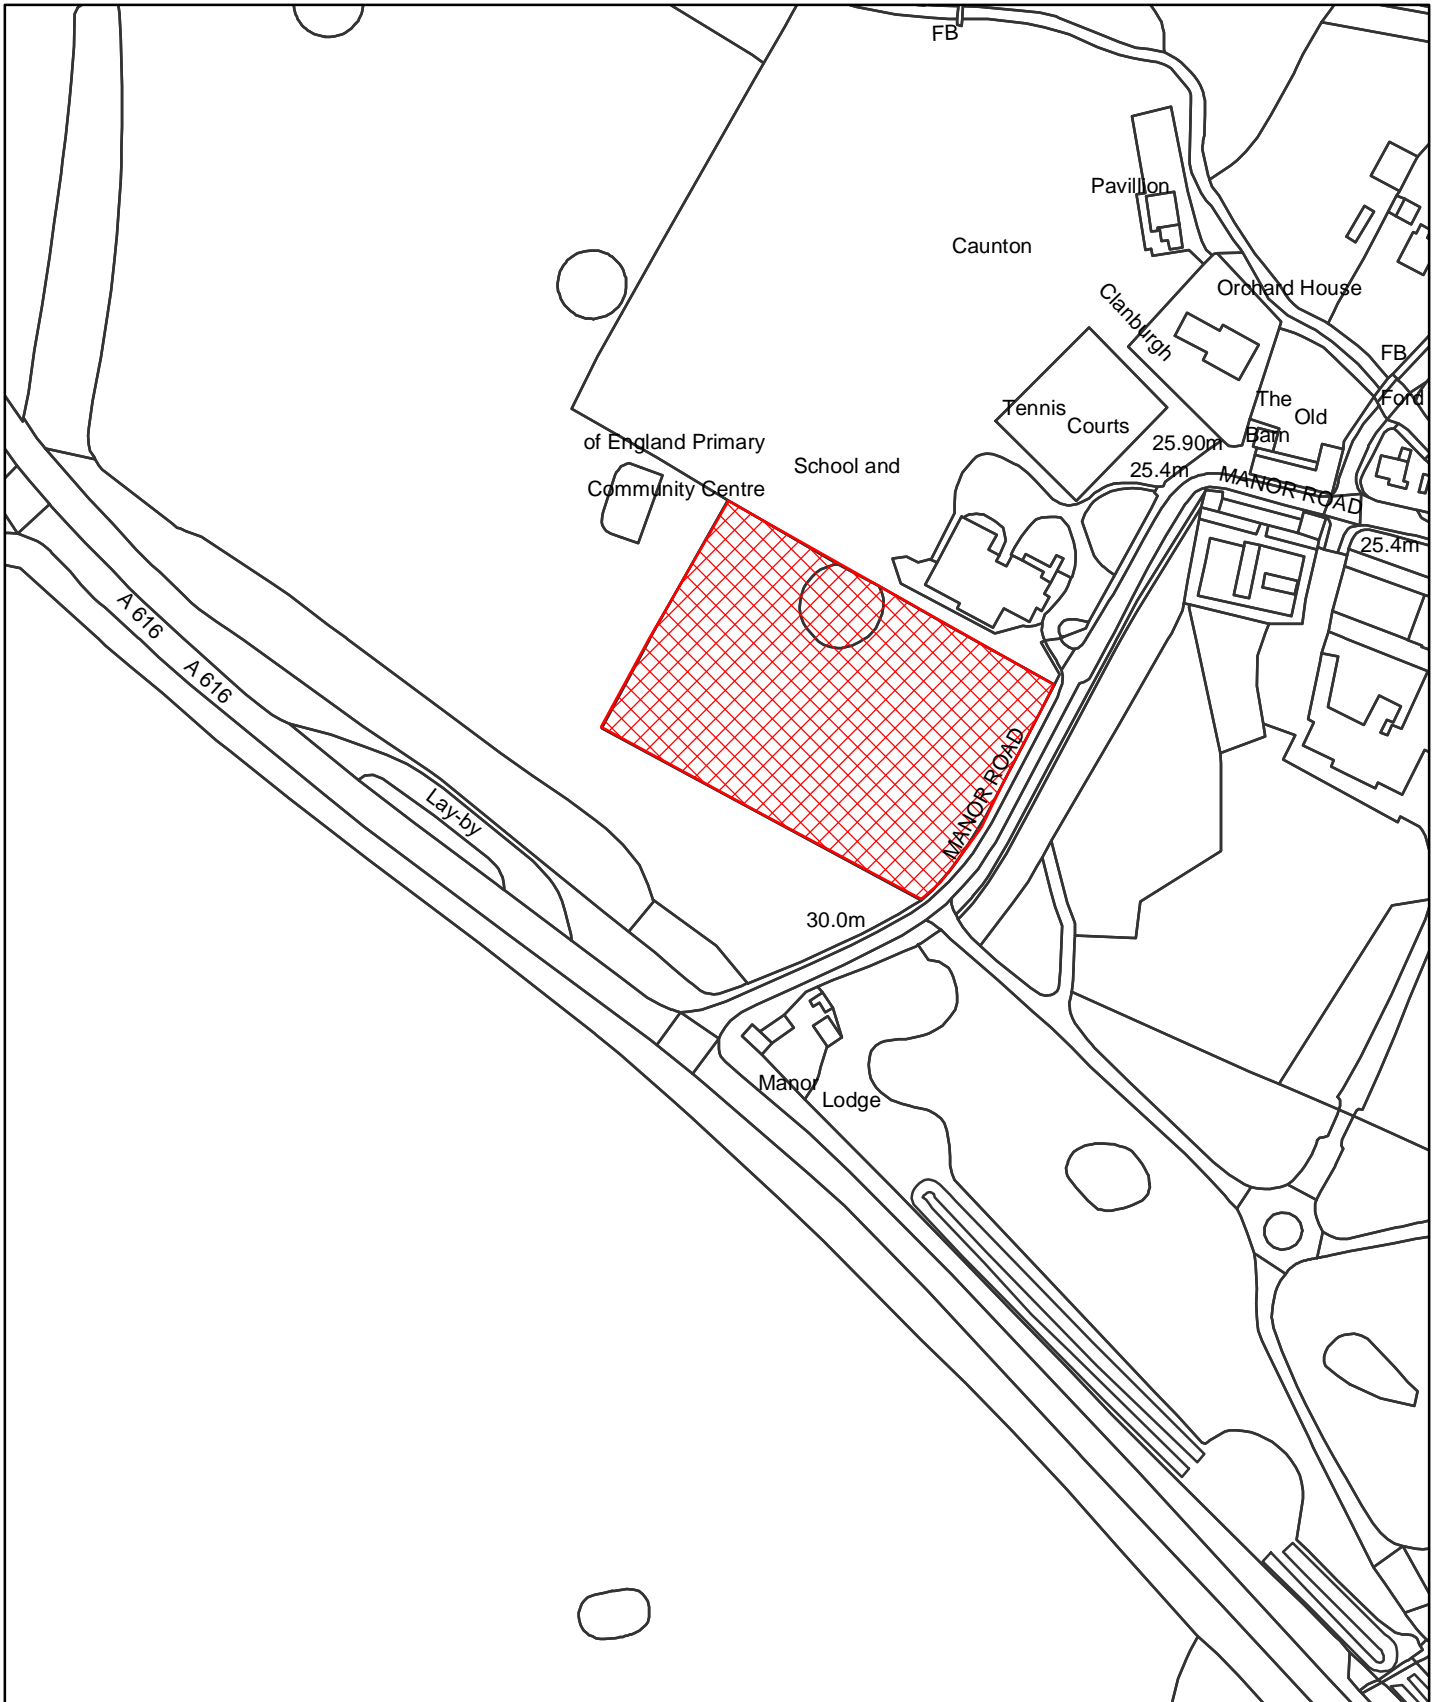

Dog Control Orders

This map is reproduced from the Ordnance Survey material with the permission of Ordnance Survey on behalf of the Controller of Her Majesty's Stationery Office © Crown Copyright. Unauthorised reproduction infringes Crown Copyright and may lead to prosecution or civil proceedings. Newark and Sherwood District Council. Licence 100018606. 2006.

 Site

The Dogs Exclusion (Newark and Sherwood District) Order 2010
Caunton Village Playing Field
Map Reference DCO047

Site Area (Sq Metres): <Double click>
Date: 16th March 2010
Grid Ref: SK <Double click to insert>
Scale: 1:2,064