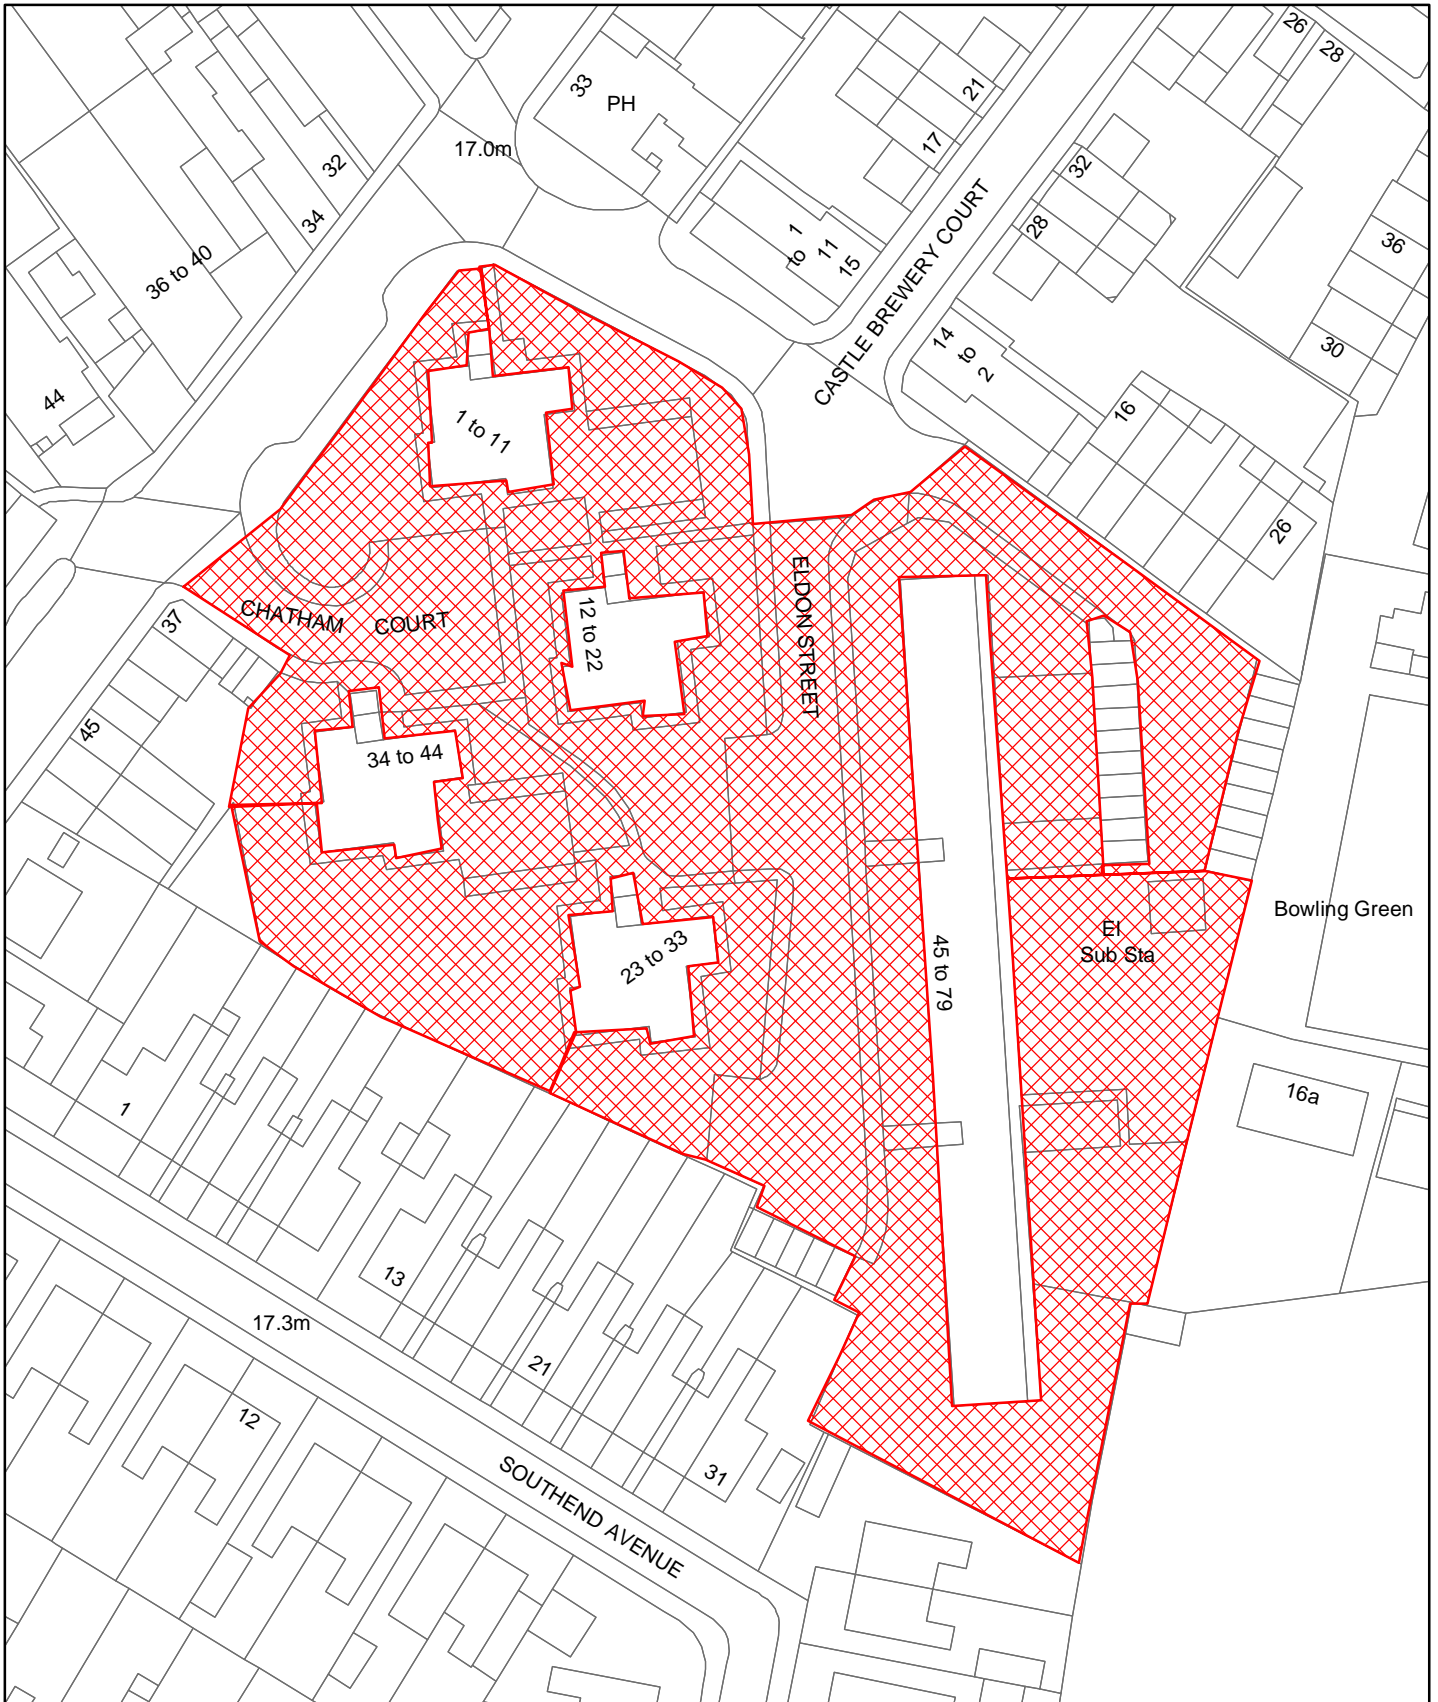

Dog Control Orders

This map is reproduced from the Ordnance Survey material with the permission of Ordnance Survey on behalf of the Controller of Her Majesty's Stationery Office © Crown Copyright. Unauthorised reproduction infringes Crown Copyright and may lead to prosecution or civil proceedings. Newark and Sherwood District Council. Licence 100018606, 2006.

 Site

The Dogs Exclusion (Newark and Sherwood District) Order 2012
Chatham Court
Map Reference DCO097

Site Area (Sq Metres): <Double click>
Date: 25th July 2011
Grid Ref: SK <Double click to insert>
Scale: 1:835