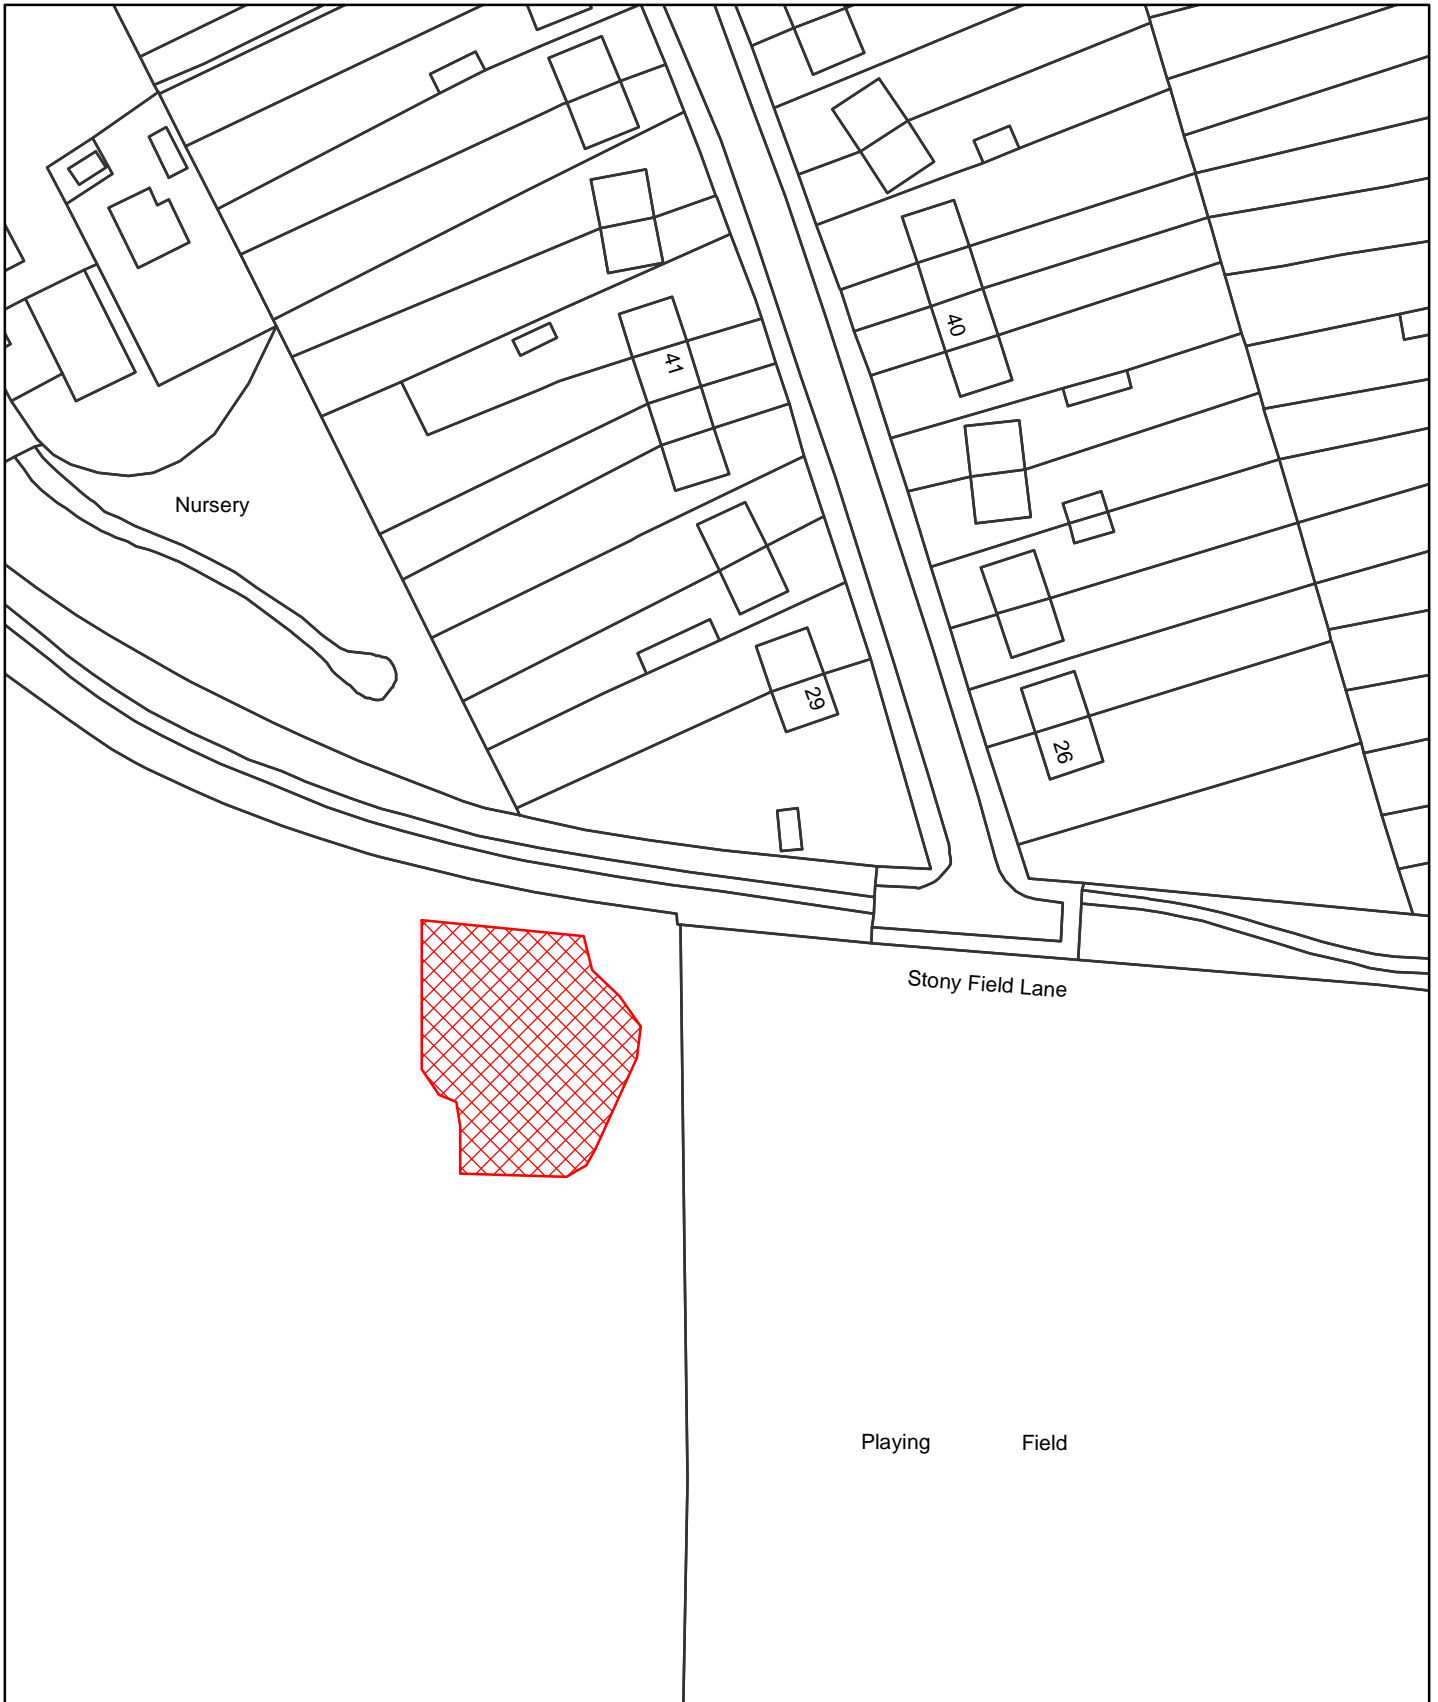

# Dog Control Orders

This map is reproduced from the Ordnance Survey material with the permission of Ordnance Survey on behalf of the Controller of Her Majesty's Stationery Office © Crown Copyright. Unauthorised reproduction infringes Crown Copyright and may lead to prosecution or civil proceedings. Newark and Sherwood District Council. Licence 100018606, 2006.

 Site

The Dogs Exclusion (Newark and Sherwood District) Order 2010  
Crompton Road Play Area  
Map Reference DCO041

Site Area (Sq Metres): <Double click>
Date: 16th March 2010
Grid Ref: SK <Double click to insert>
Scale: 1:945