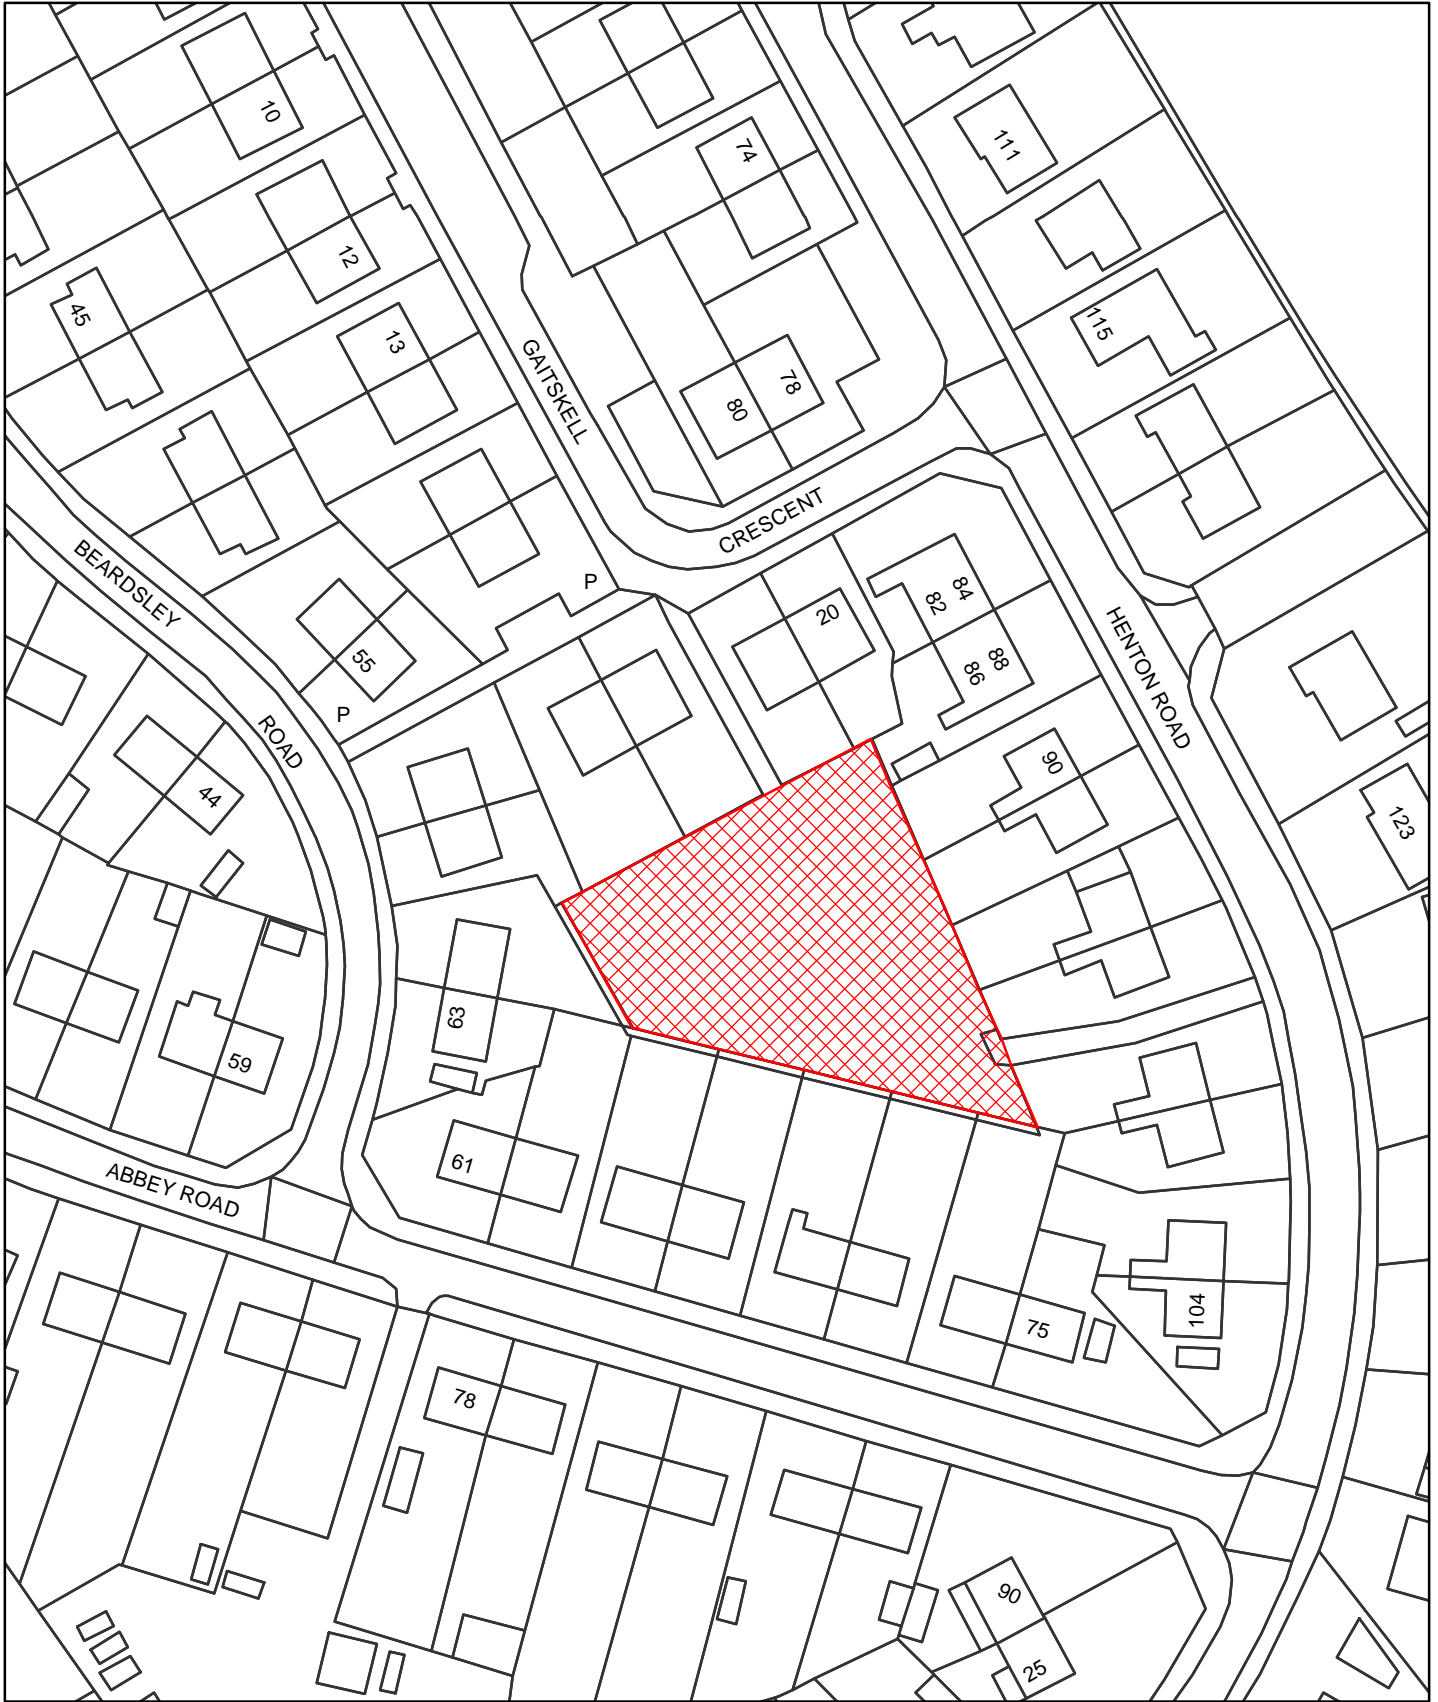

Dog Control Orders

This map is reproduced from the Ordnance Survey material with the permission of Ordnance Survey on behalf of the Controller of Her Majesty's Stationery Office © Crown Copyright. Unauthorised reproduction infringes Crown Copyright and may lead to prosecution or civil proceedings. Newark and Sherwood District Council. Licence 100018606, 2006.

 Site

The Dogs on Leads (Newark and Sherwood District) Order 2010
Henton Road Playground
Map Reference DCO081

Site Area (Sq Metres): <Double click>
Date: 16th March 2010
Grid Ref: SK <Double click to insert>
Scale: 1:904