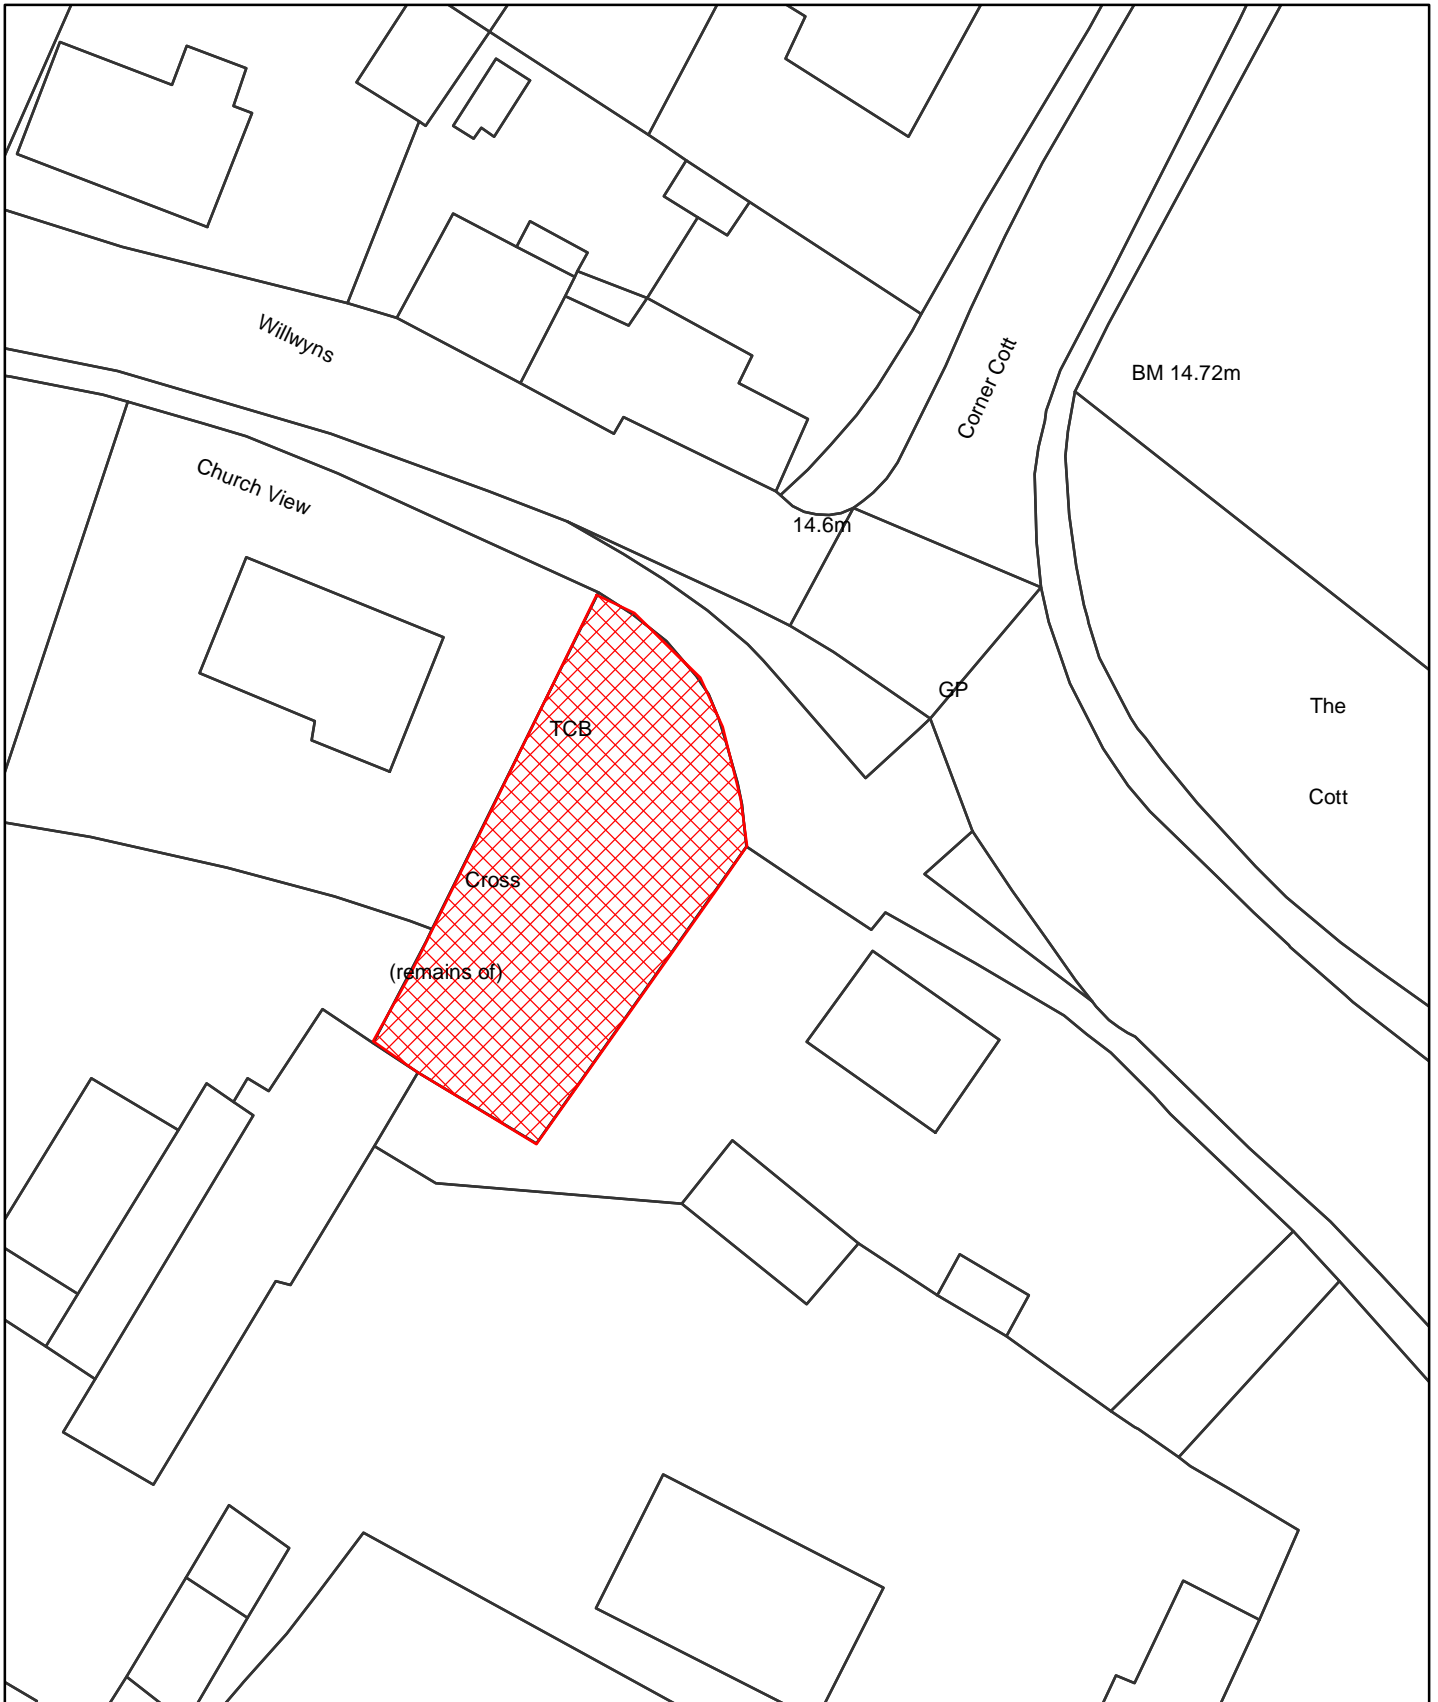

Dog Control Orders

This map is reproduced from the Ordnance Survey material with the permission of Ordnance Survey on behalf of the Controller of Her Majesty's Stationery Office © Crown Copyright. Unauthorised reproduction infringes Crown Copyright and may lead to prosecution or civil proceedings. Newark and Sherwood District Council. Licence 100018606, 2006.

 Site

The Dogs Exclusion (Newark and Sherwood District) Order 2010
Jubilee Garden
 Map Reference DCO069

Site Area (Sq Metres): <Double click>
Date: 16th March 2010
Grid Ref: SK <Double click to insert>
Scale: 1:405