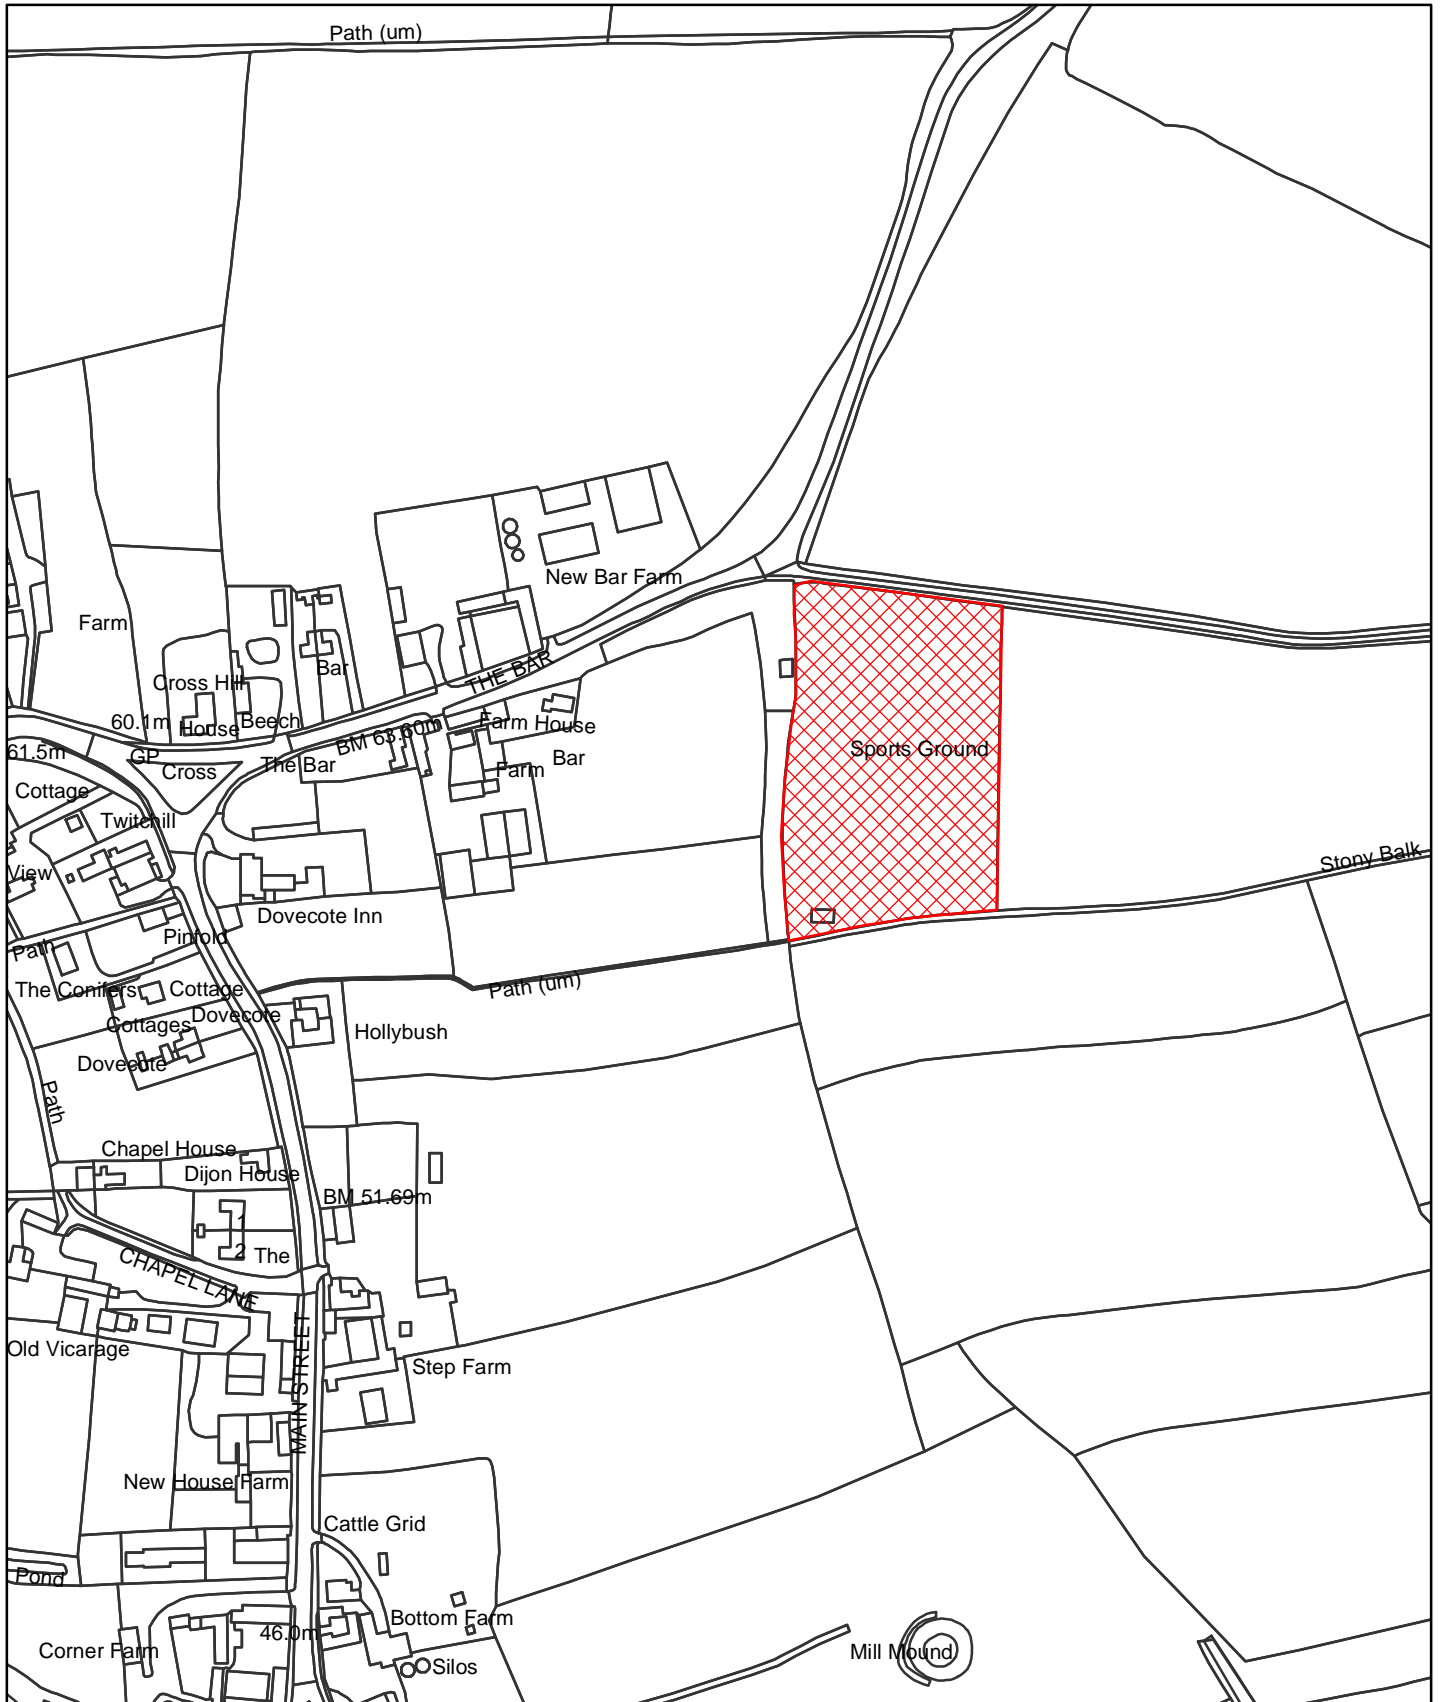

Dog Control Orders

This map is reproduced from the Ordnance Survey material with the permission of Ordnance Survey on behalf of the Controller of Her Majesty's Stationery Office © Crown Copyright. Unauthorised reproduction infringes Crown Copyright and may lead to prosecution or civil proceedings. Newark and Sherwood District Council. Licence 100018606, 2006.

 Site

The Dogs Exclusion (Newark and Sherwood District) Order 2010
Laxton Sports Ground and Play Area
 Map Reference DCO062

Site Area (Sq Metres): <Double click>
Date: 16th March 2010
Grid Ref: SK <Double click to insert>
Scale: 1:3,082