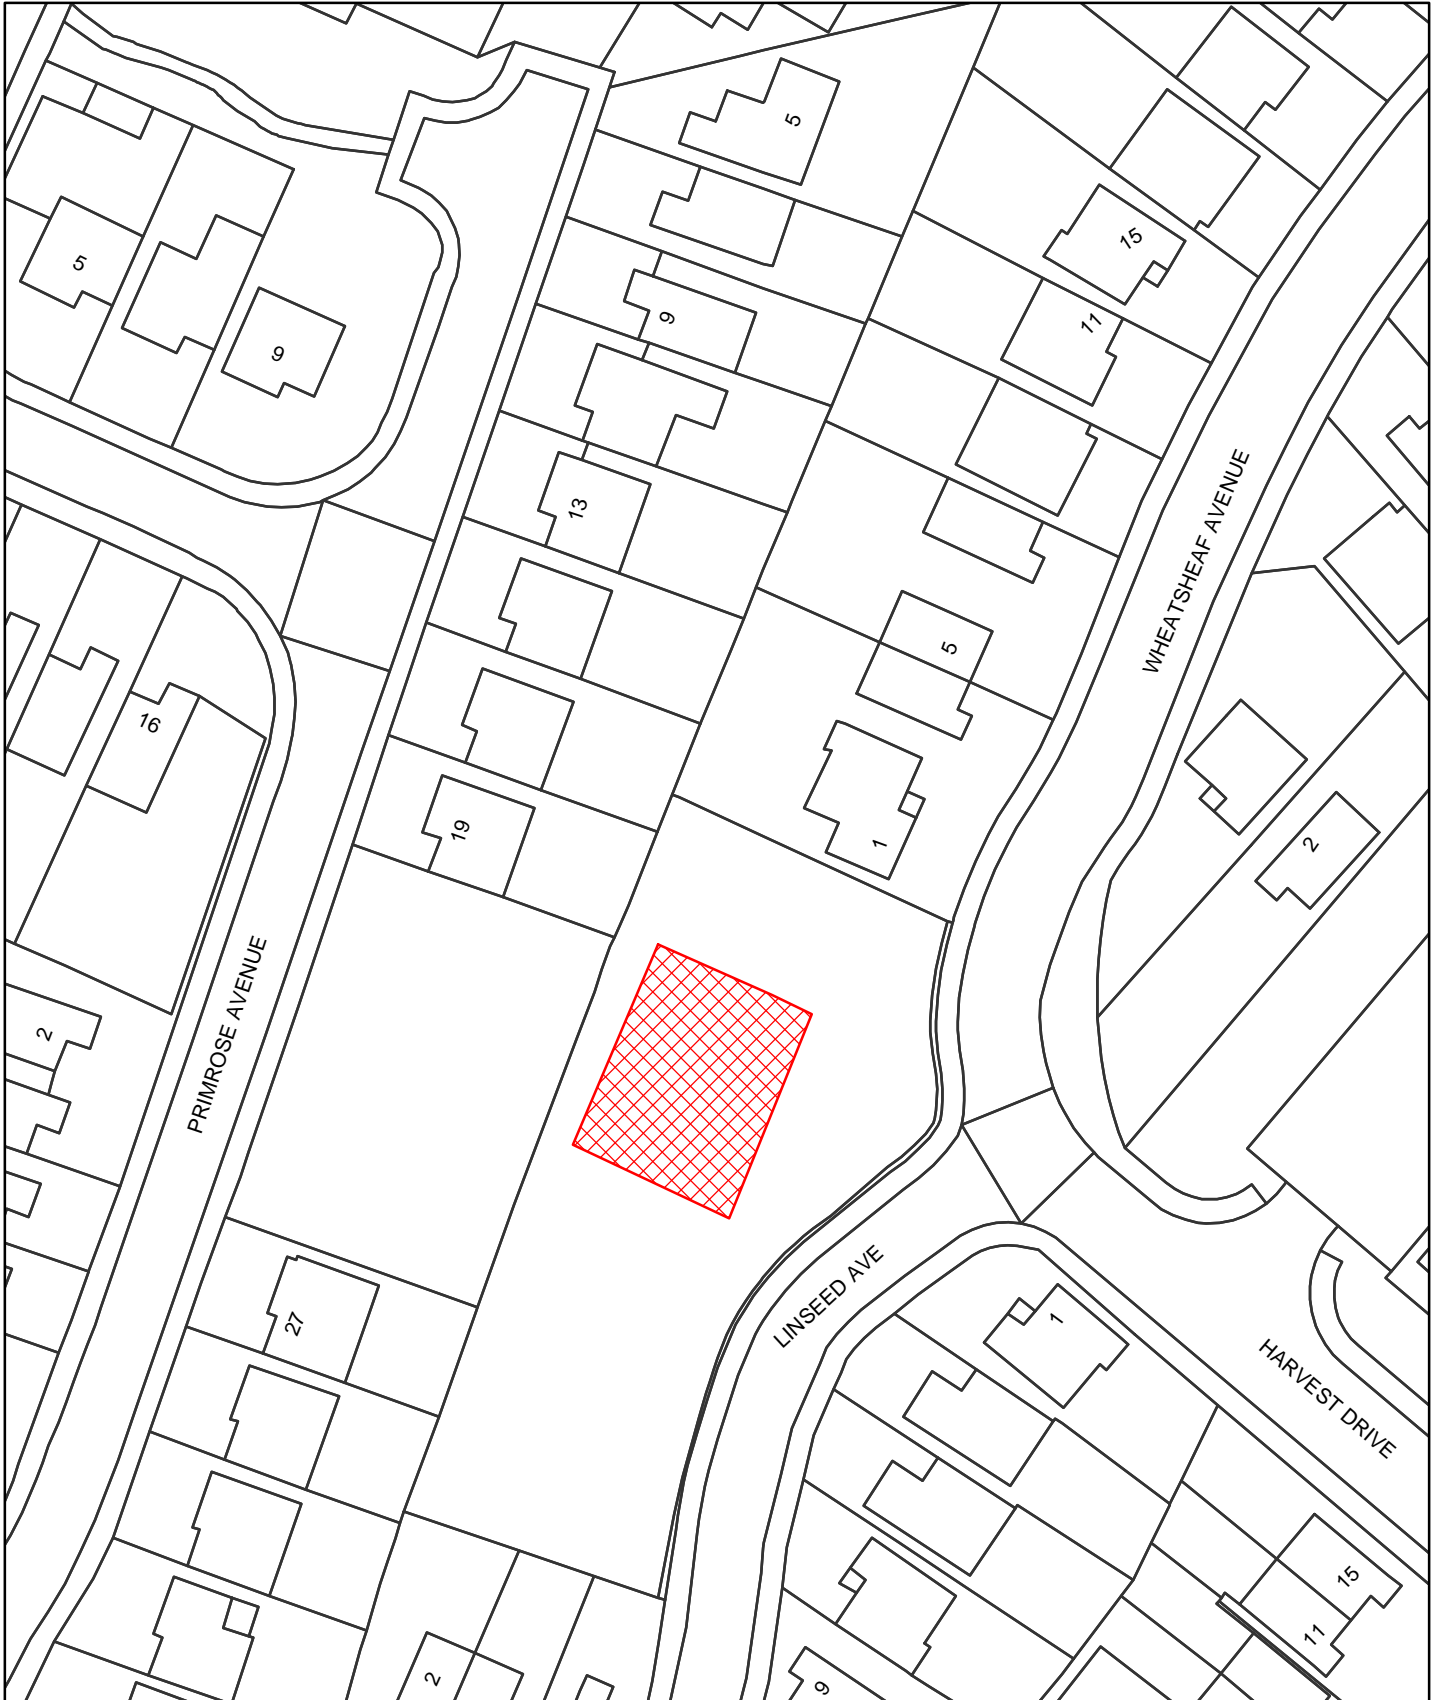

# Dog Control Orders

This map is reproduced from the Ordnance Survey material with the permission of Ordnance Survey on behalf of the Controller of Her Majesty's Stationery Office © Crown Copyright. Unauthorised reproduction infringes Crown Copyright and may lead to prosecution or civil proceedings. Newark and Sherwood District Council. Licence 100018606, 2006.

 Site

The Dogs Exclusion (Newark and Sherwood District) Order 2010  
Linseed Avenue Play Area  
Map Reference DCO014

Site Area (Sq Metres): <Double click>
Date: 16th March 2010
Grid Ref: SK <Double click to insert>
Scale: 1:627