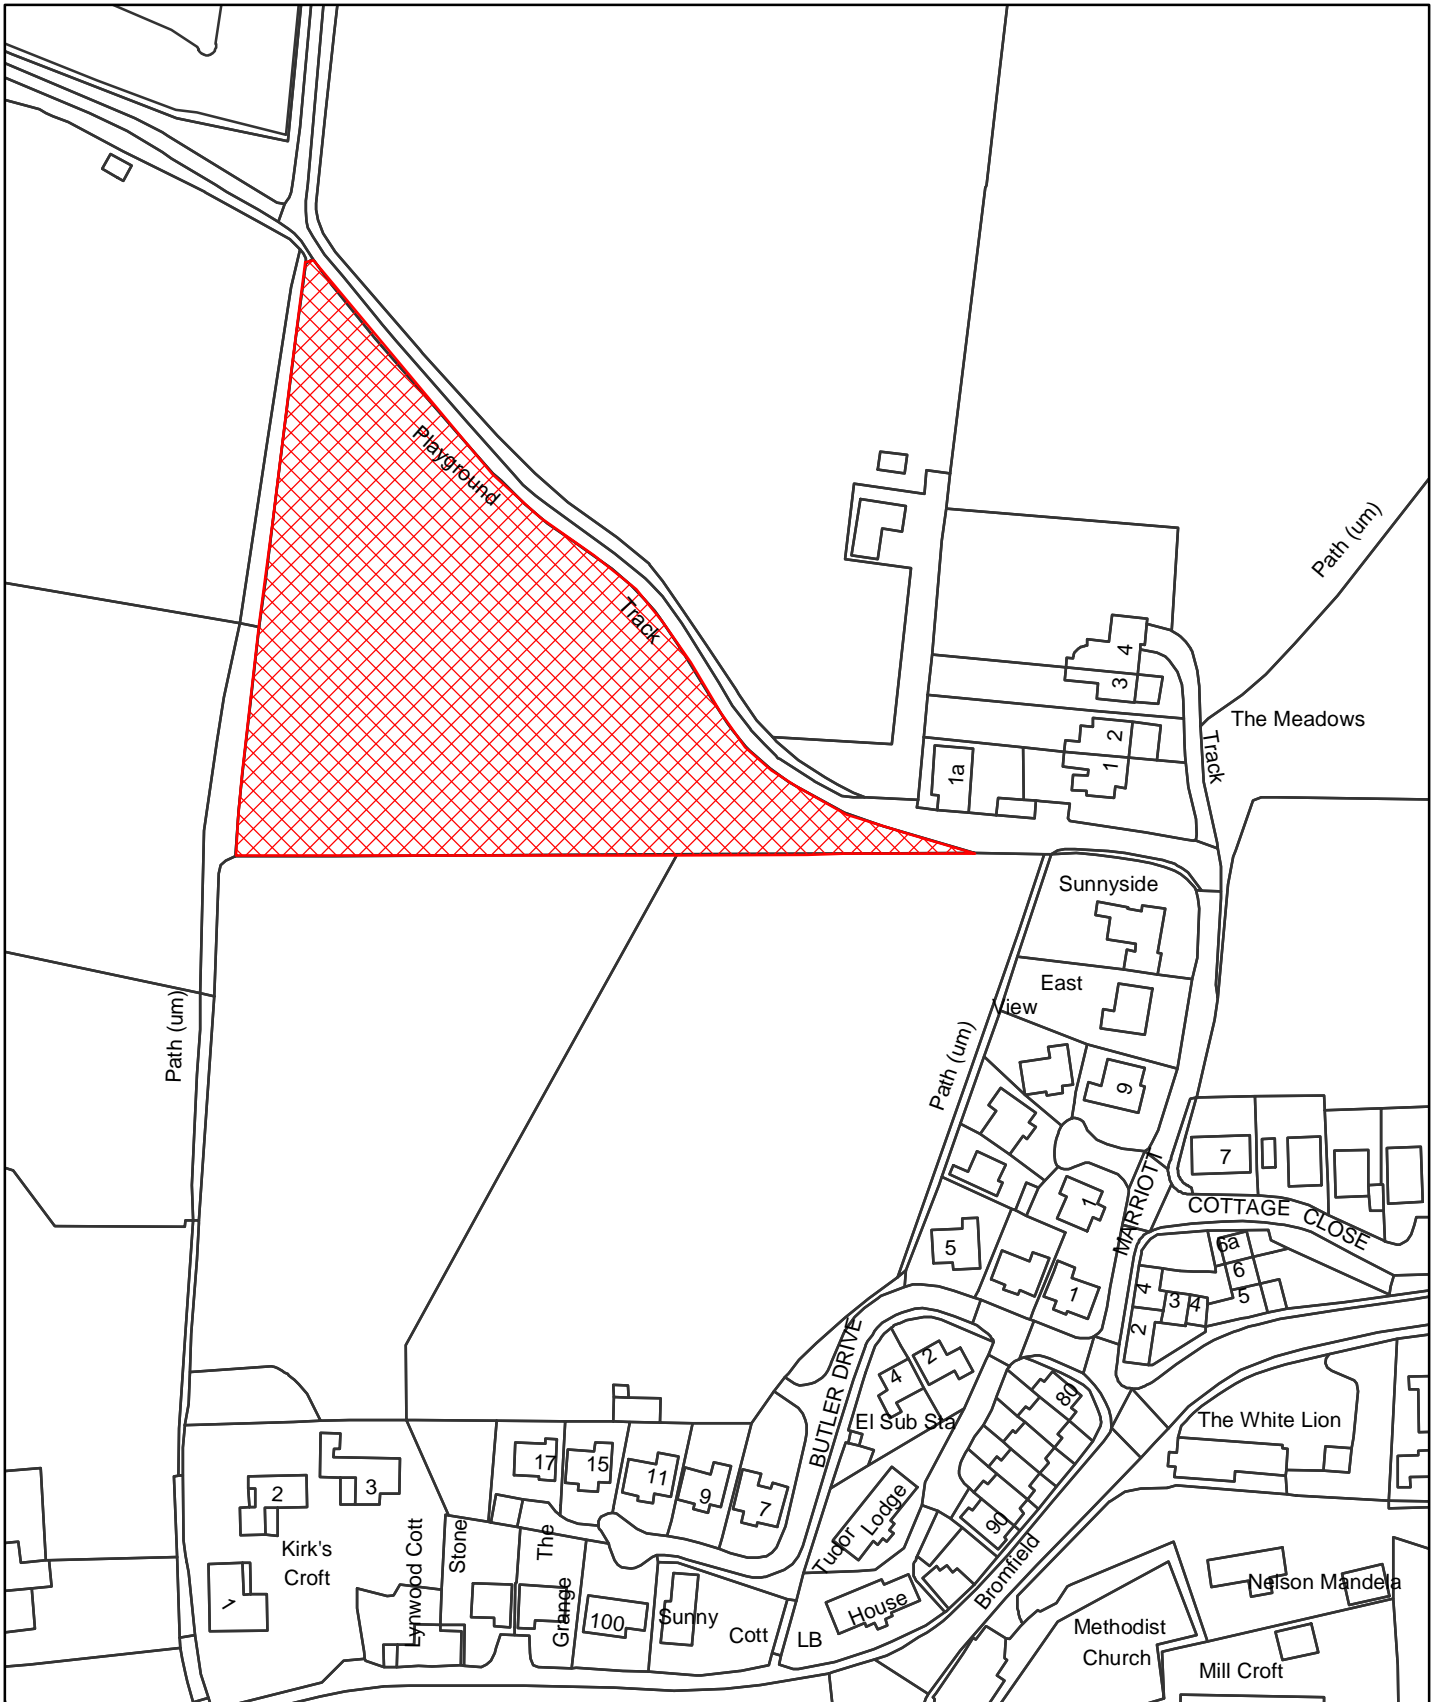

# Dog Control Orders

This map is reproduced from the Ordnance Survey material with the permission of Ordnance Survey on behalf of the Controller of Her Majesty's Stationery Office © Crown Copyright. Unauthorised reproduction infringes Crown Copyright and may lead to prosecution or civil proceedings. Newark and Sherwood District Council. Licence 100018606. 2006.

 Site

The Dogs Exclusion (Newark and Sherwood District) Order 2010  
 Marriott Lane Playing Field  
 Map Reference DCO044

Site Area (Sq Metres): <Double click>
Date: 16th March 2010
Grid Ref: SK <Double click to insert>
Scale: 1:1,542