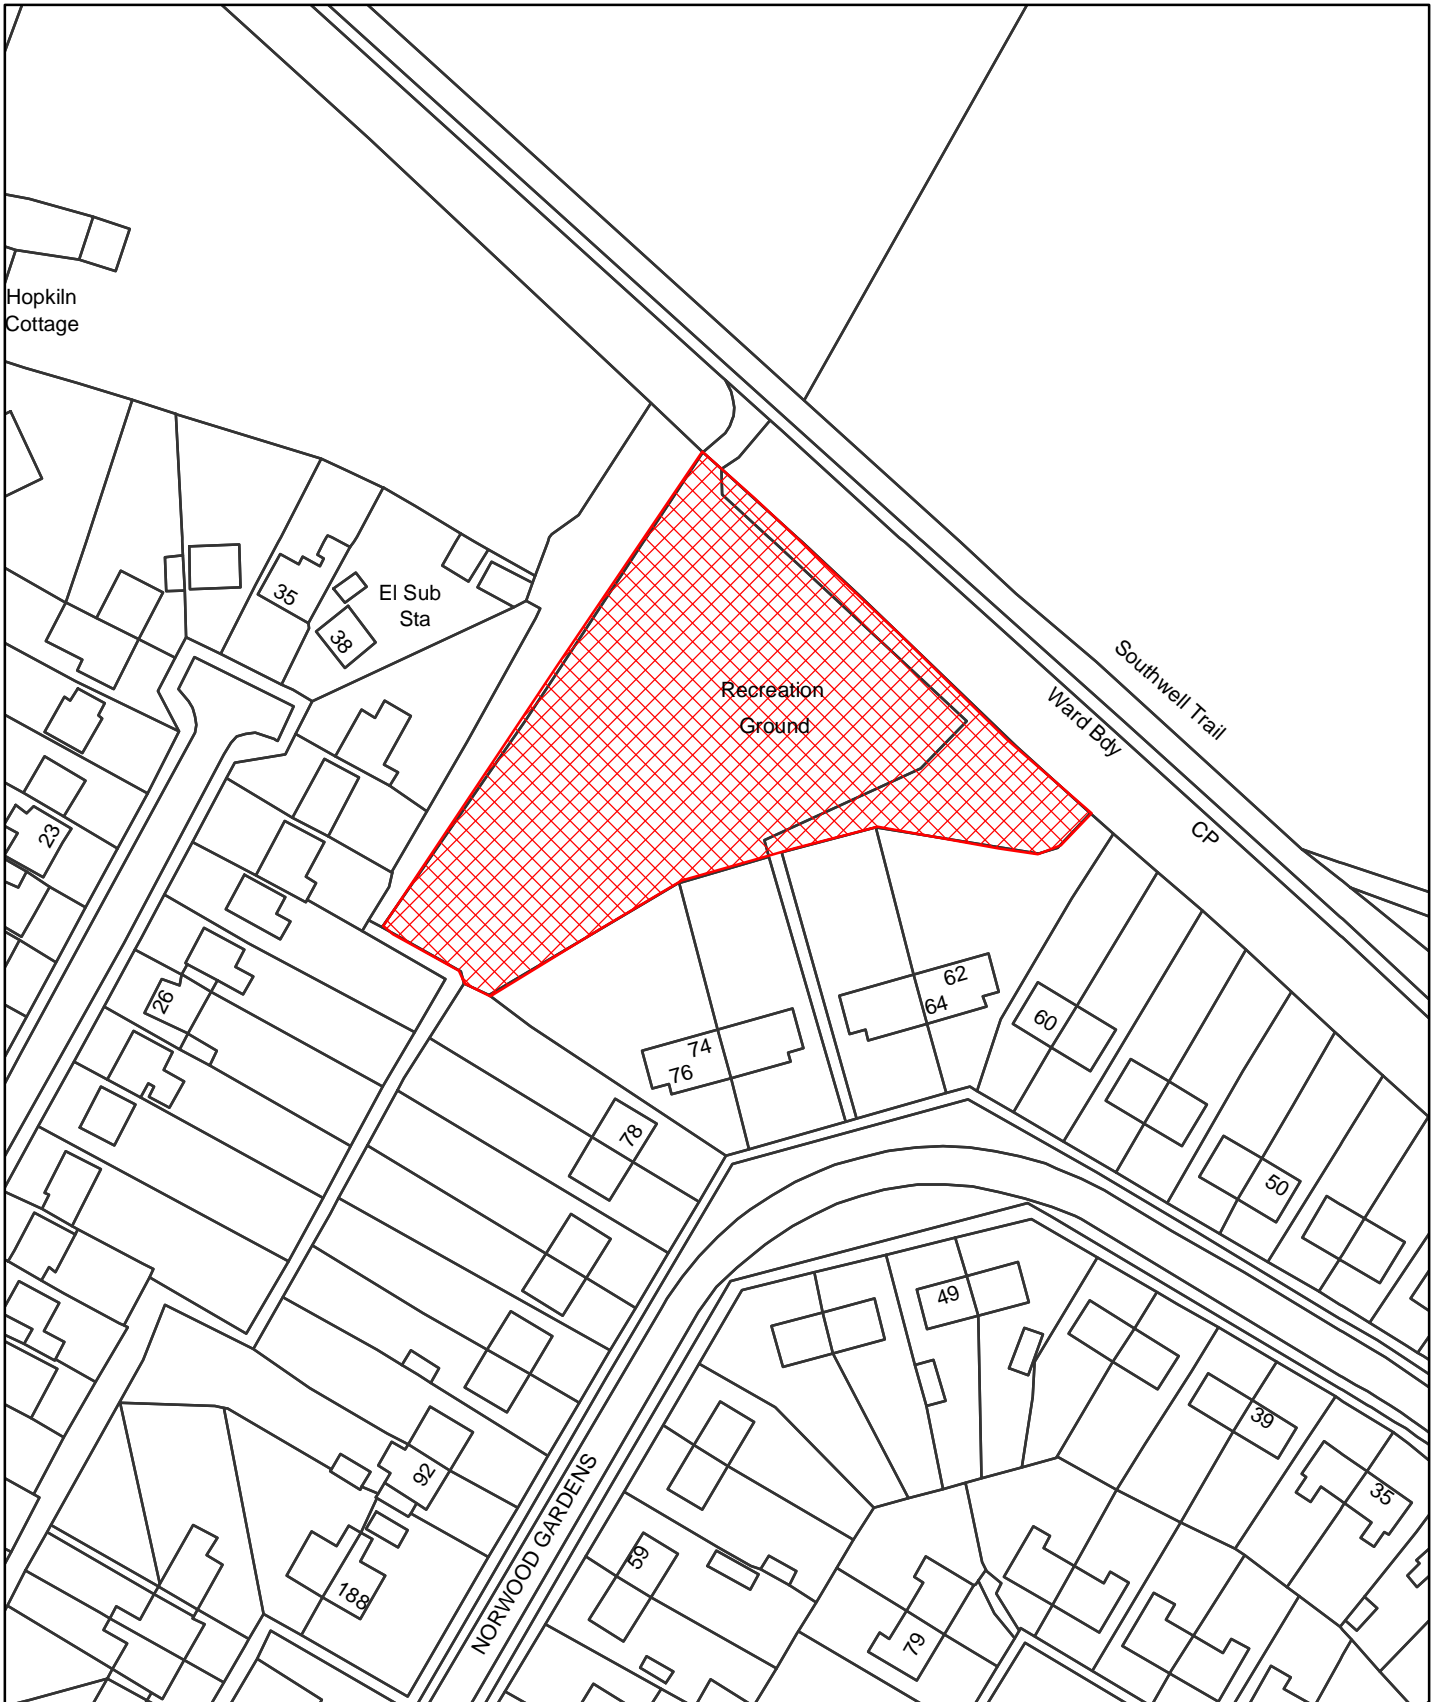

Dog Control Orders

This map is reproduced from the Ordnance Survey material with the permission of Ordnance Survey on behalf of the Controller of Her Majesty's Stationery Office © Crown Copyright. Unauthorised reproduction infringes Crown Copyright and may lead to prosecution or civil proceedings. Newark and Sherwood District Council. Licence 100018606, 2006.

 Site

The Dogs Exclusion (Newark and Sherwood District) Order 2010
Norwood Gardens Play Area
Map Reference DCO070

Site Area (Sq Metres): <Double click>
Date: 16th March 2010
Grid Ref: SK <Double click to insert>
Scale: 1:1,140