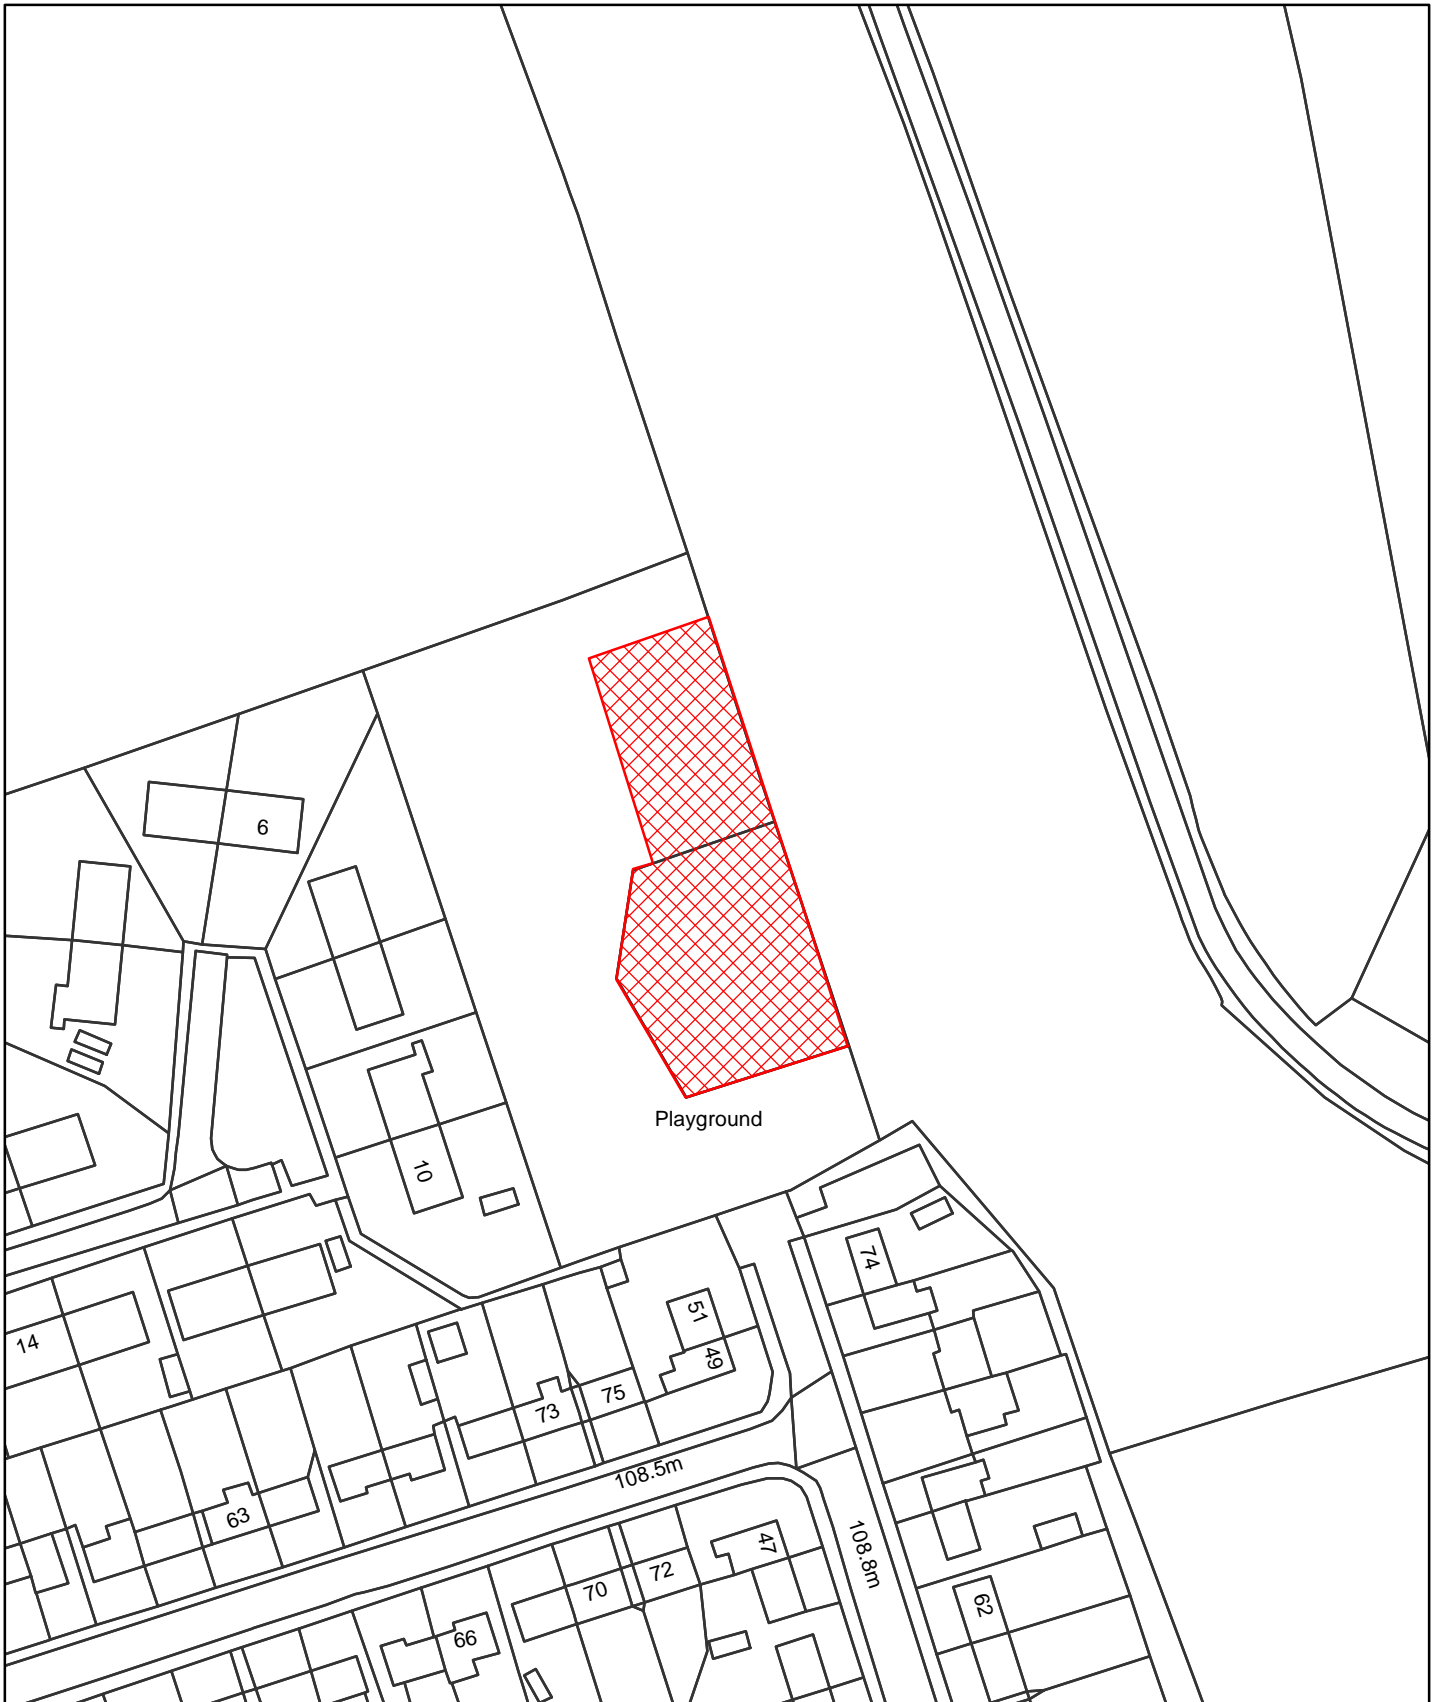

Dog Control Orders

This map is reproduced from the Ordnance Survey material with the permission of Ordnance Survey on behalf of the Controller of Her Majesty's Stationery Office © Crown Copyright. Unauthorised reproduction infringes Crown Copyright and may lead to prosecution or civil proceedings. Newark and Sherwood District Council. Licence 100018606, 2006.

 Site

The Dogs Exclusion (Newark and Sherwood District) Order 2010
 Sherwood Avenue (Fenced Skateboard Park & Football/Basketball Court)
 Map Reference DCO045

Site Area (Sq Metres): <Double click>
Date: 16th March 2010
Grid Ref: SK <Double click to insert>
Scale: 1:1,079