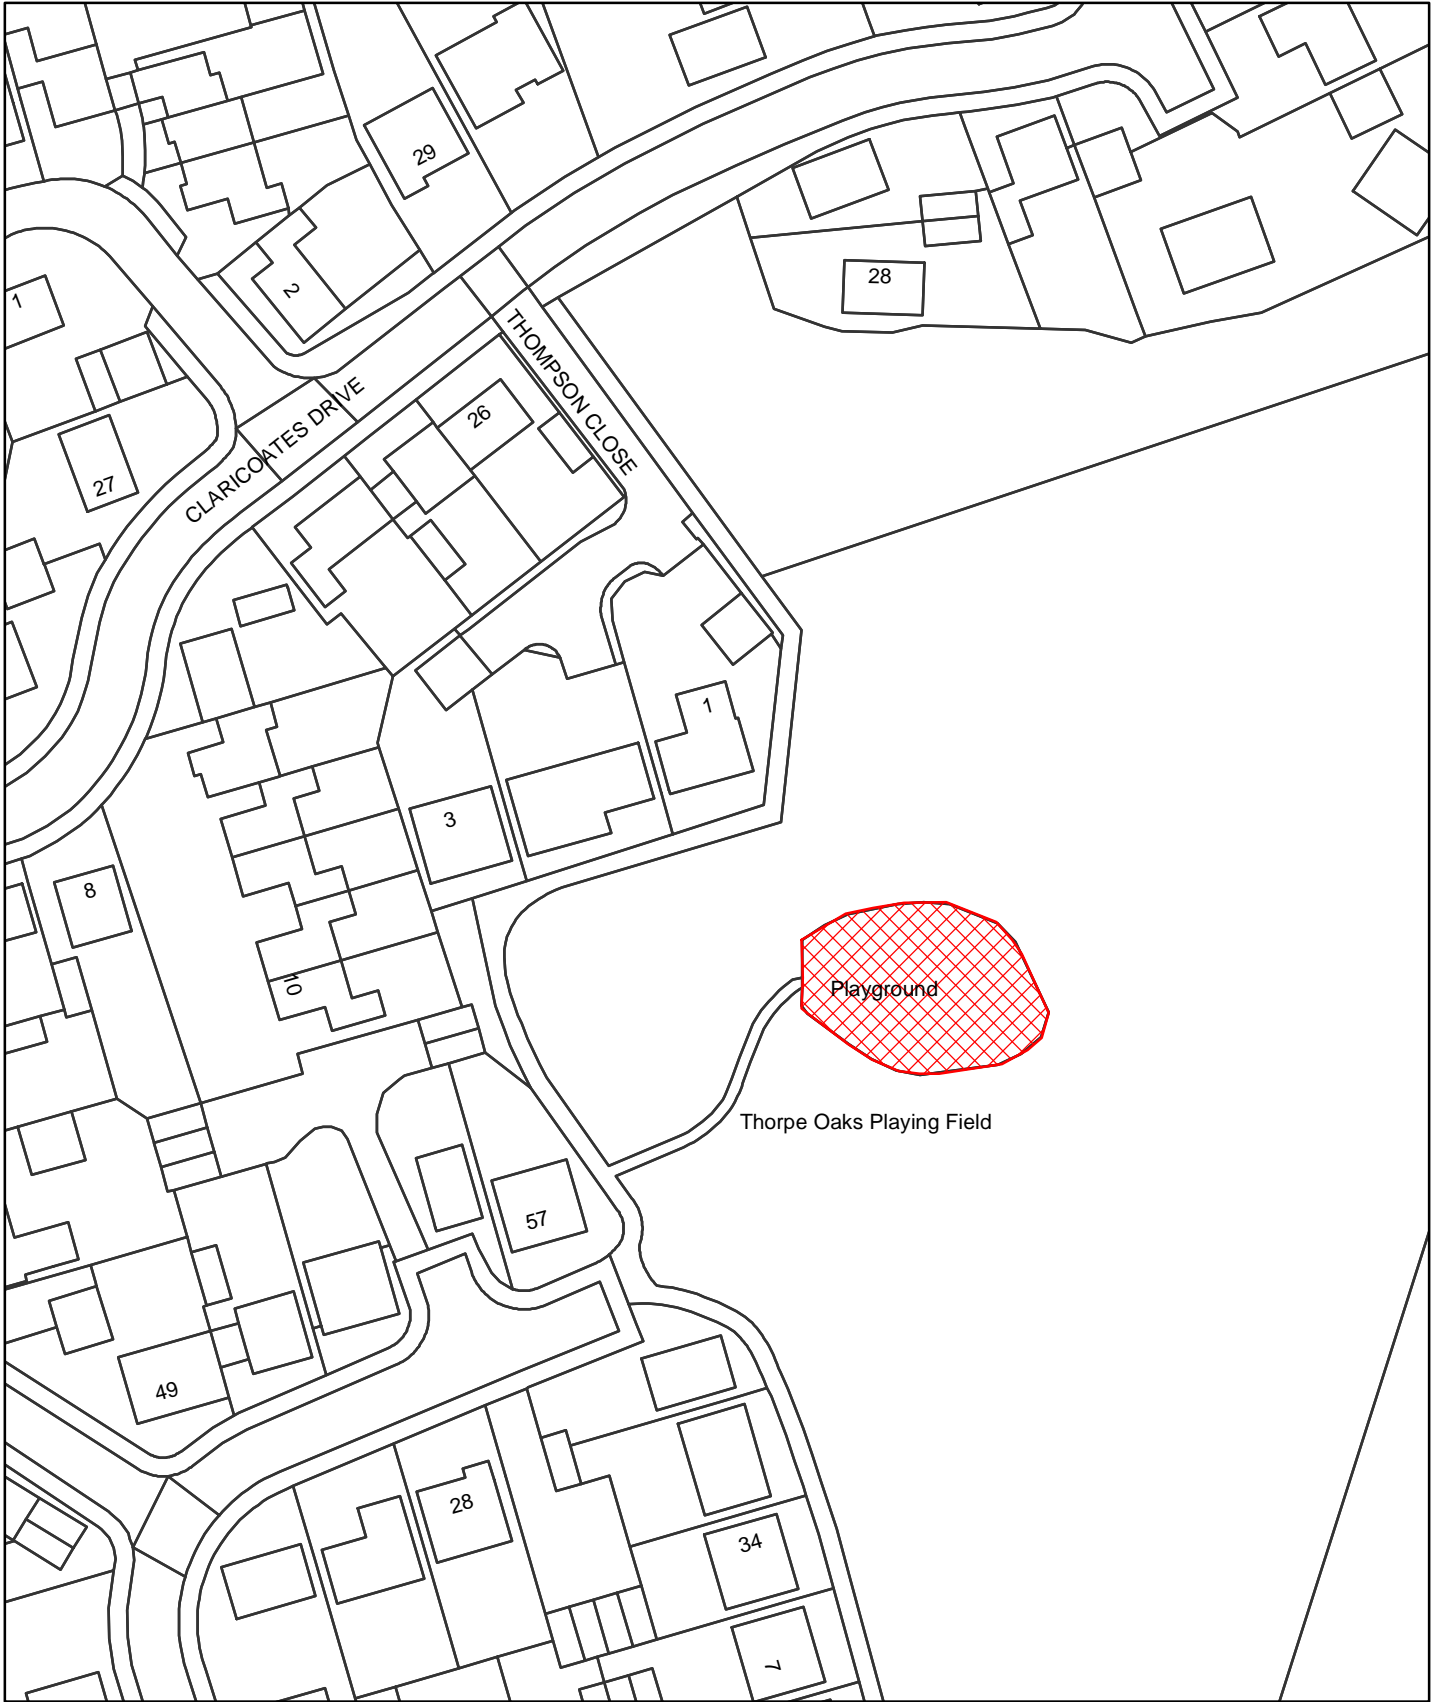

Dog Control Orders

This map is reproduced from the Ordnance Survey material with the permission of Ordnance Survey on behalf of the Controller of Her Majesty's Stationery Office © Crown Copyright. Unauthorised reproduction infringes Crown Copyright and may lead to prosecution or civil proceedings. Newark and Sherwood District Council. Licence 100018606, 2006.

 Site

The Dogs Exclusion (Newark and Sherwood District) Order 2010
Thorpe Oaks Play Area
 Map Reference DCO025

Site Area (Sq Metres): <Double click>
Date: 16th March 2010
Grid Ref: SK <Double click to insert>
Scale: 1:812