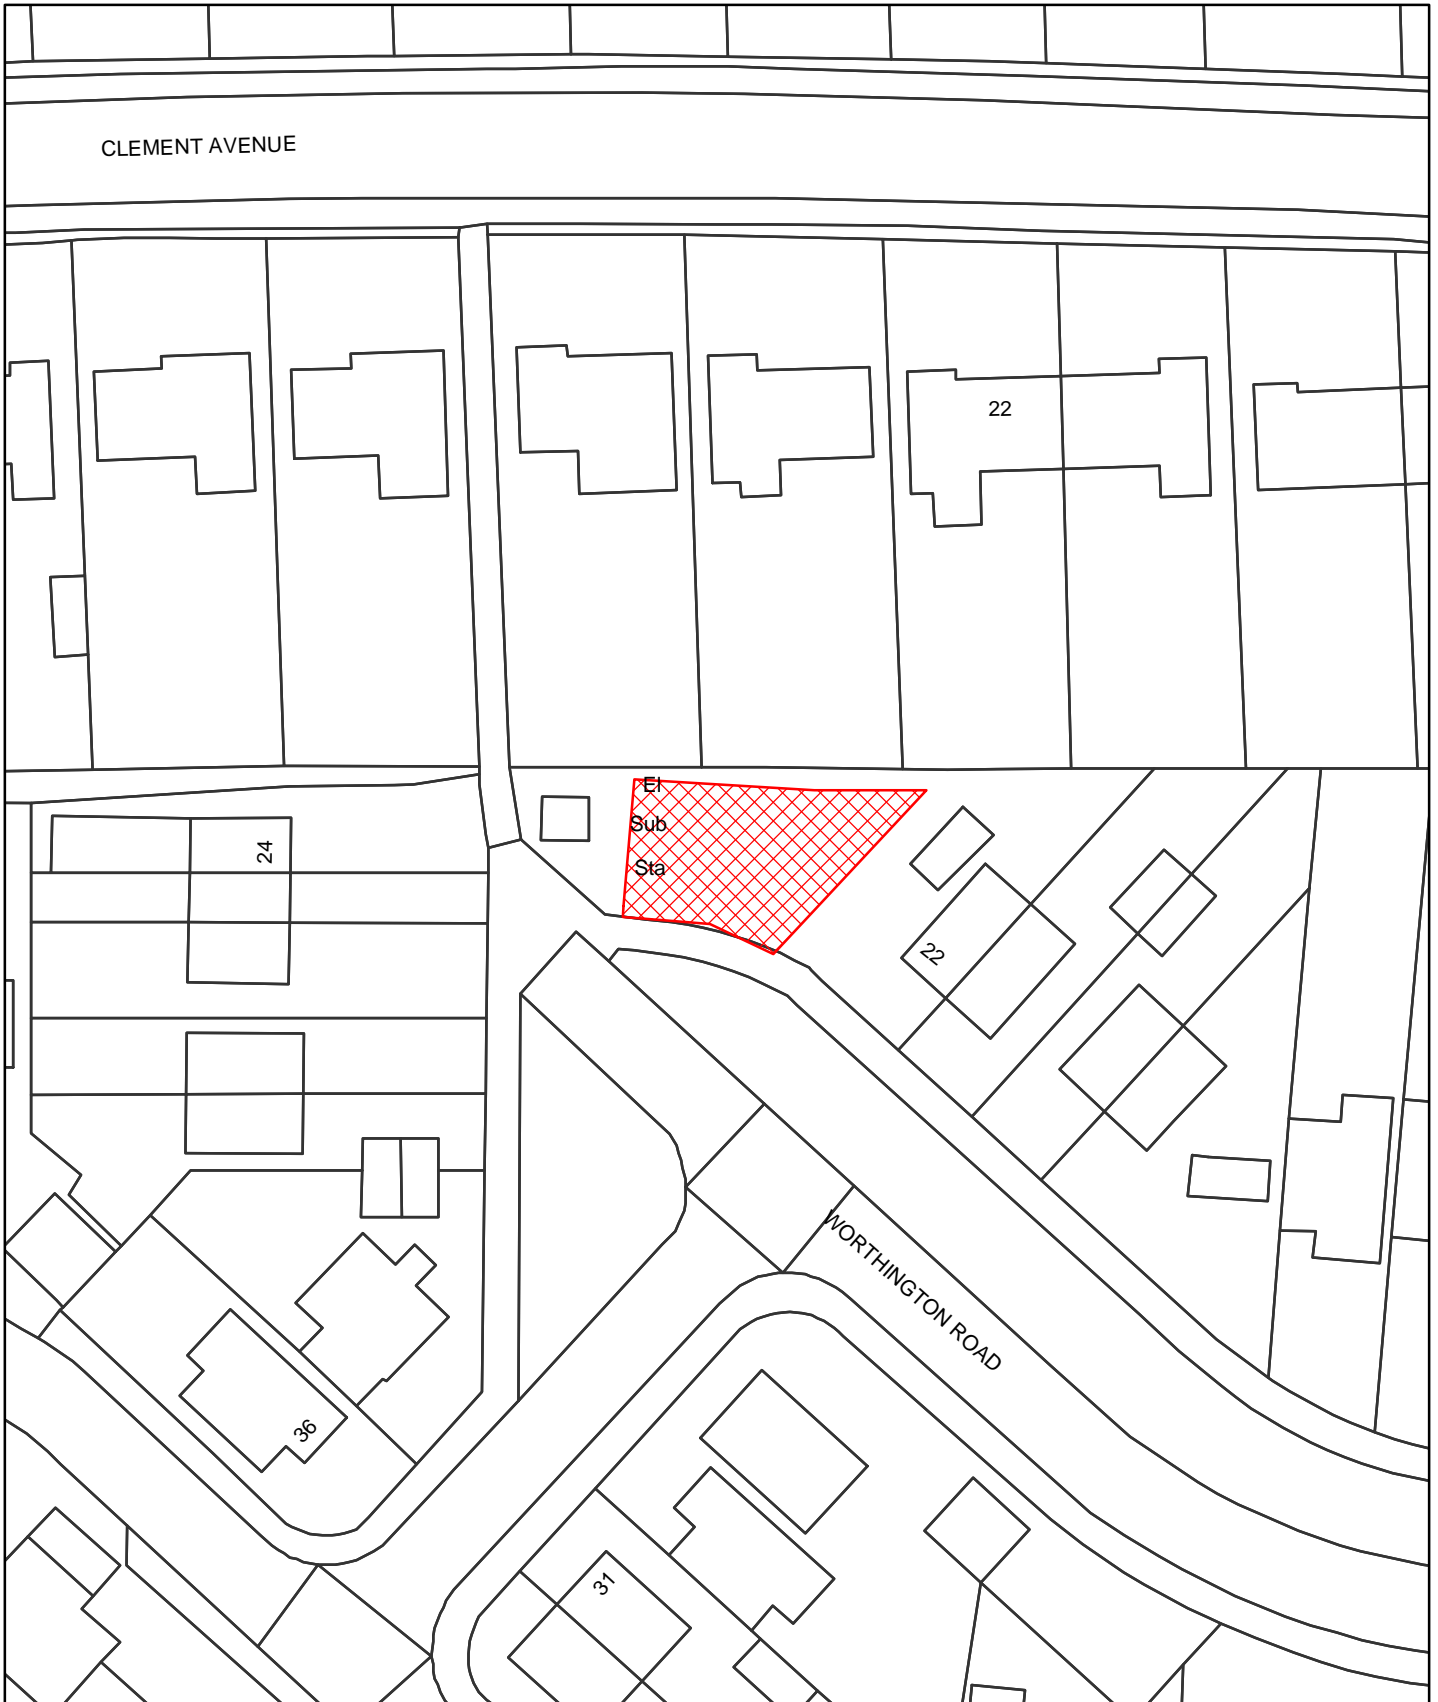

Dog Control Orders

This map is reproduced from the Ordnance Survey material with the permission of Ordnance Survey on behalf of the Controller of Her Majesty's Stationery Office © Crown Copyright. Unauthorised reproduction infringes Crown Copyright and may lead to prosecution or civil proceedings. Newark and Sherwood District Council. Licence 100018606, 2006.

 Site

The Dogs Exclusion (Newark and Sherwood District) Order 2010
Worthington Road Play Area
Map Reference DCO020

Site Area (Sq Metres): <Double click>
Date: 16th March 2010
Grid Ref: SK <Double click to insert>
Scale: 1:511