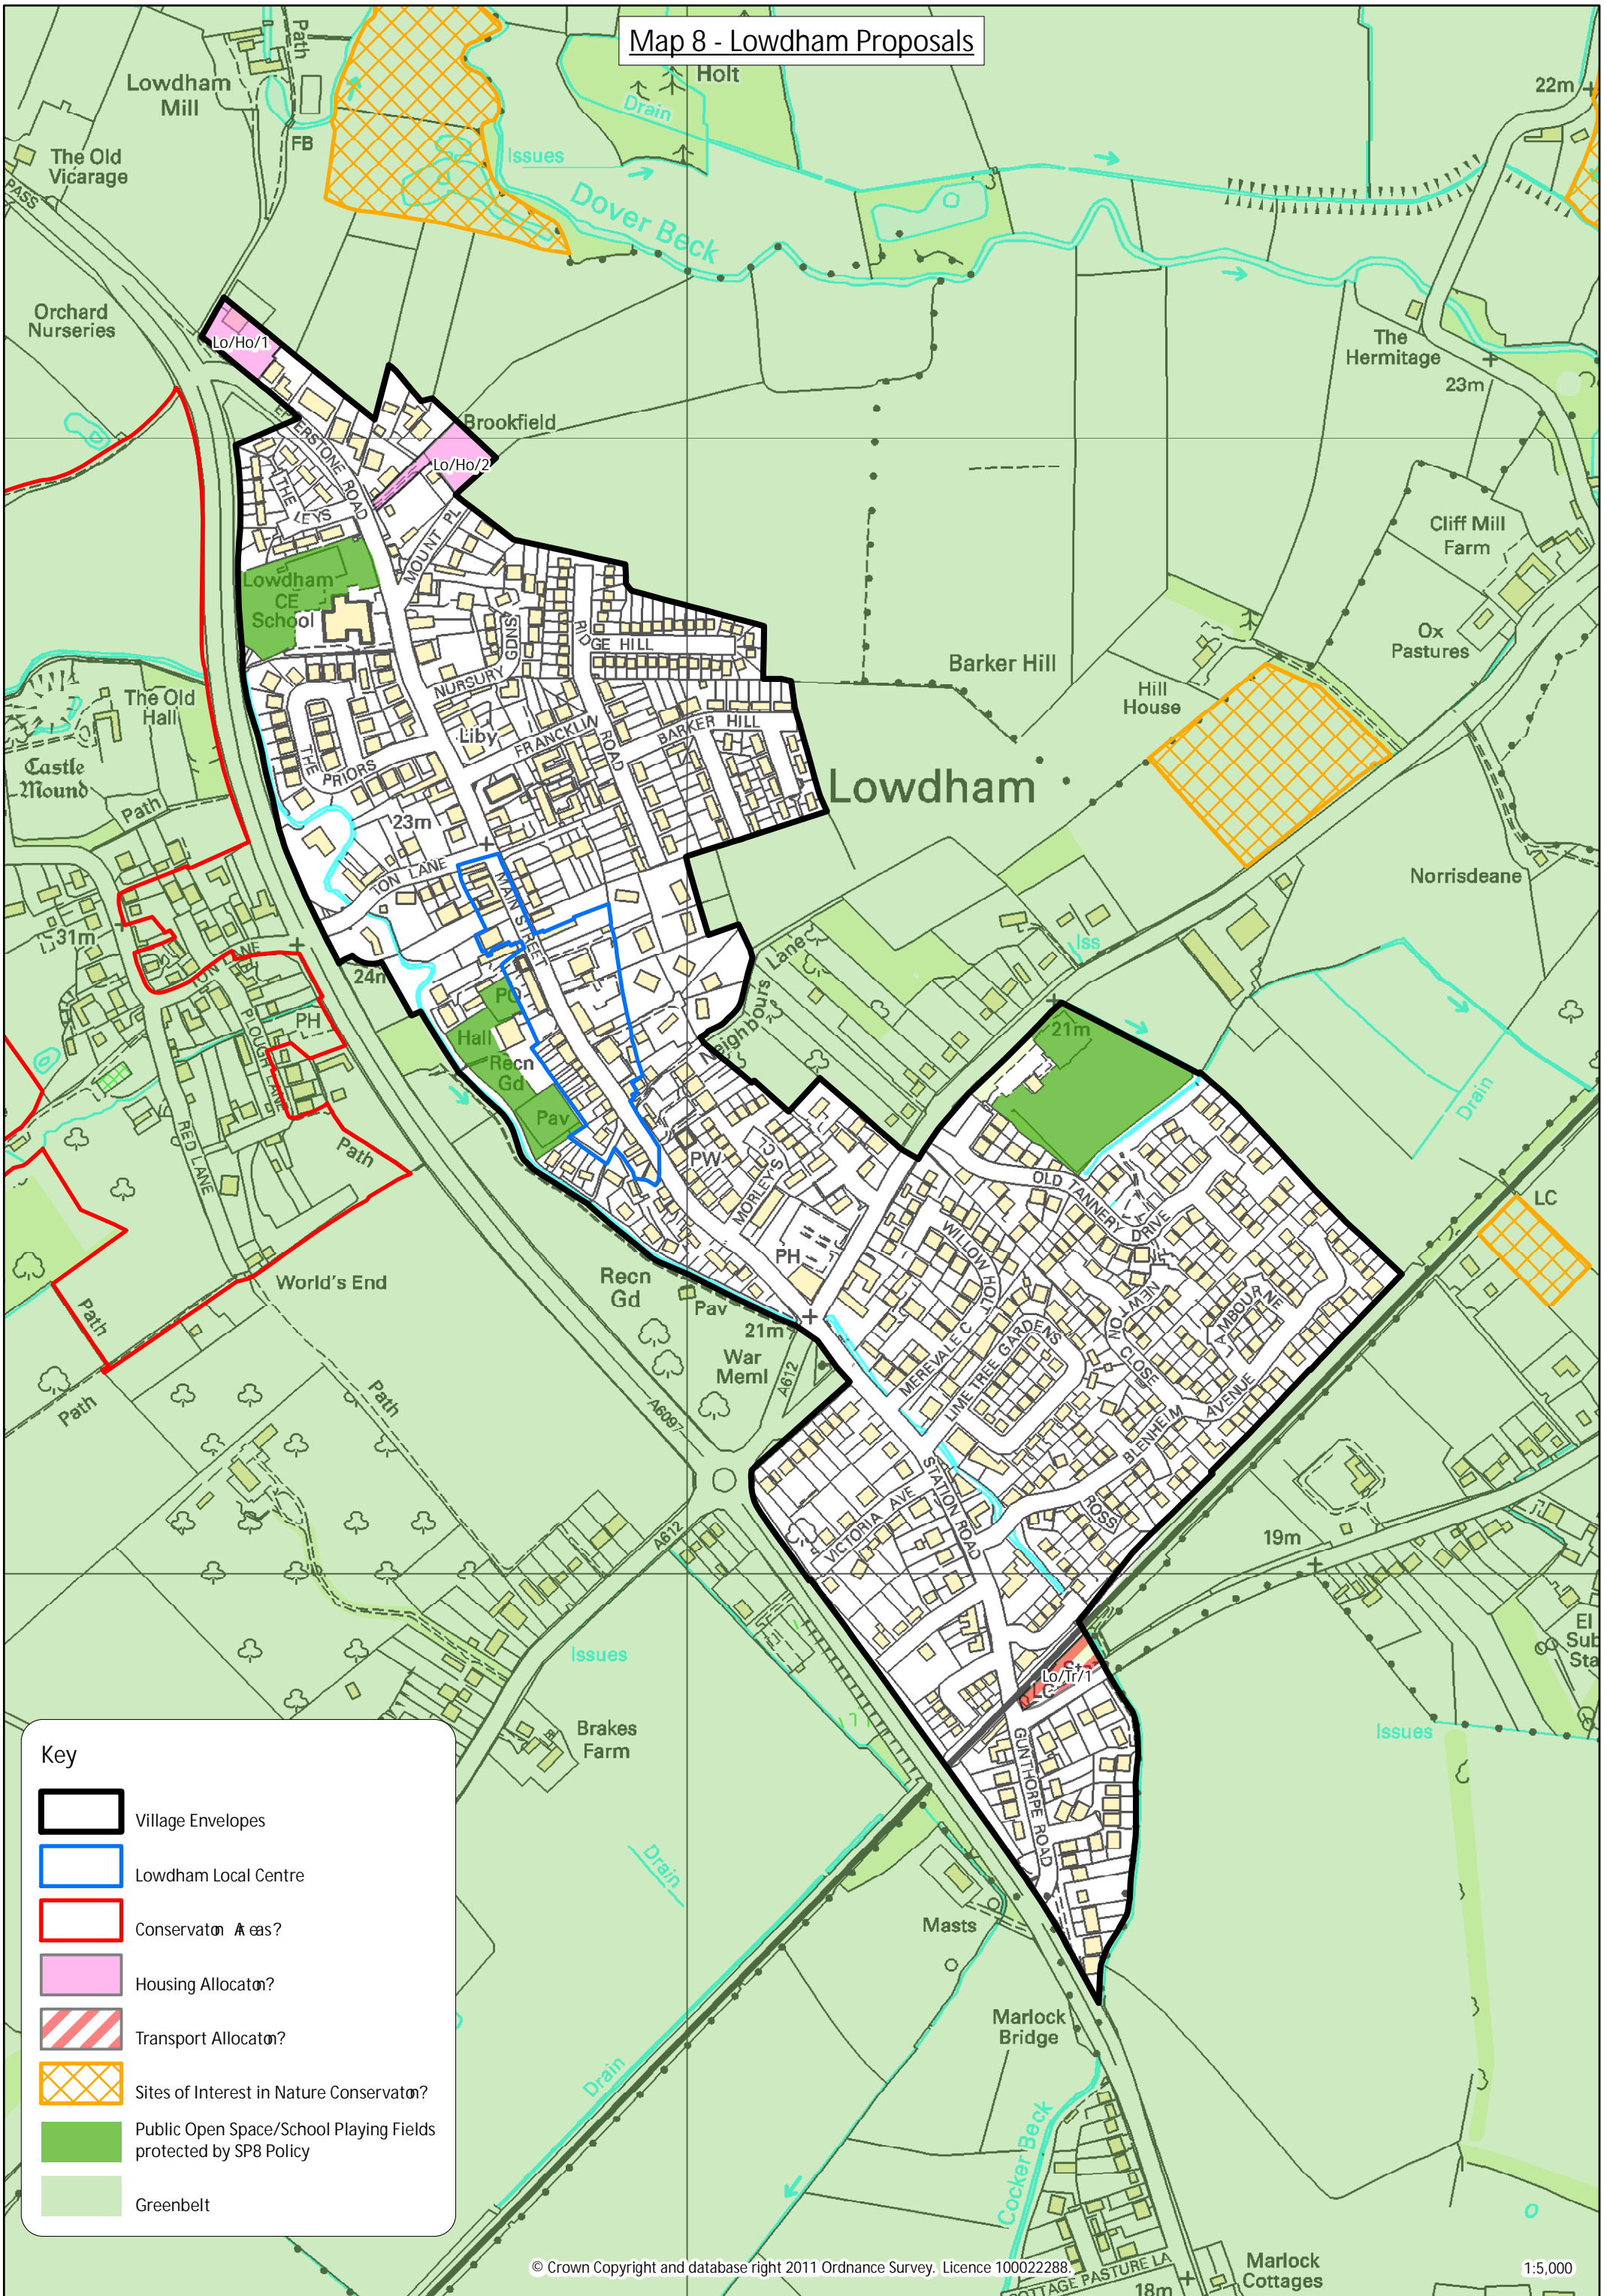

Map 8 - Lowdham Proposals

Key

-  Village Envelopes
-  Lowdham Local Centre
-  Conservation Areas?
-  Housing Allocation?
-  Transport Allocation?
-  Sites of Interest in Nature Conservation?
-  Public Open Space/School Playing Fields protected by SP8 Policy
-  Greenbelt