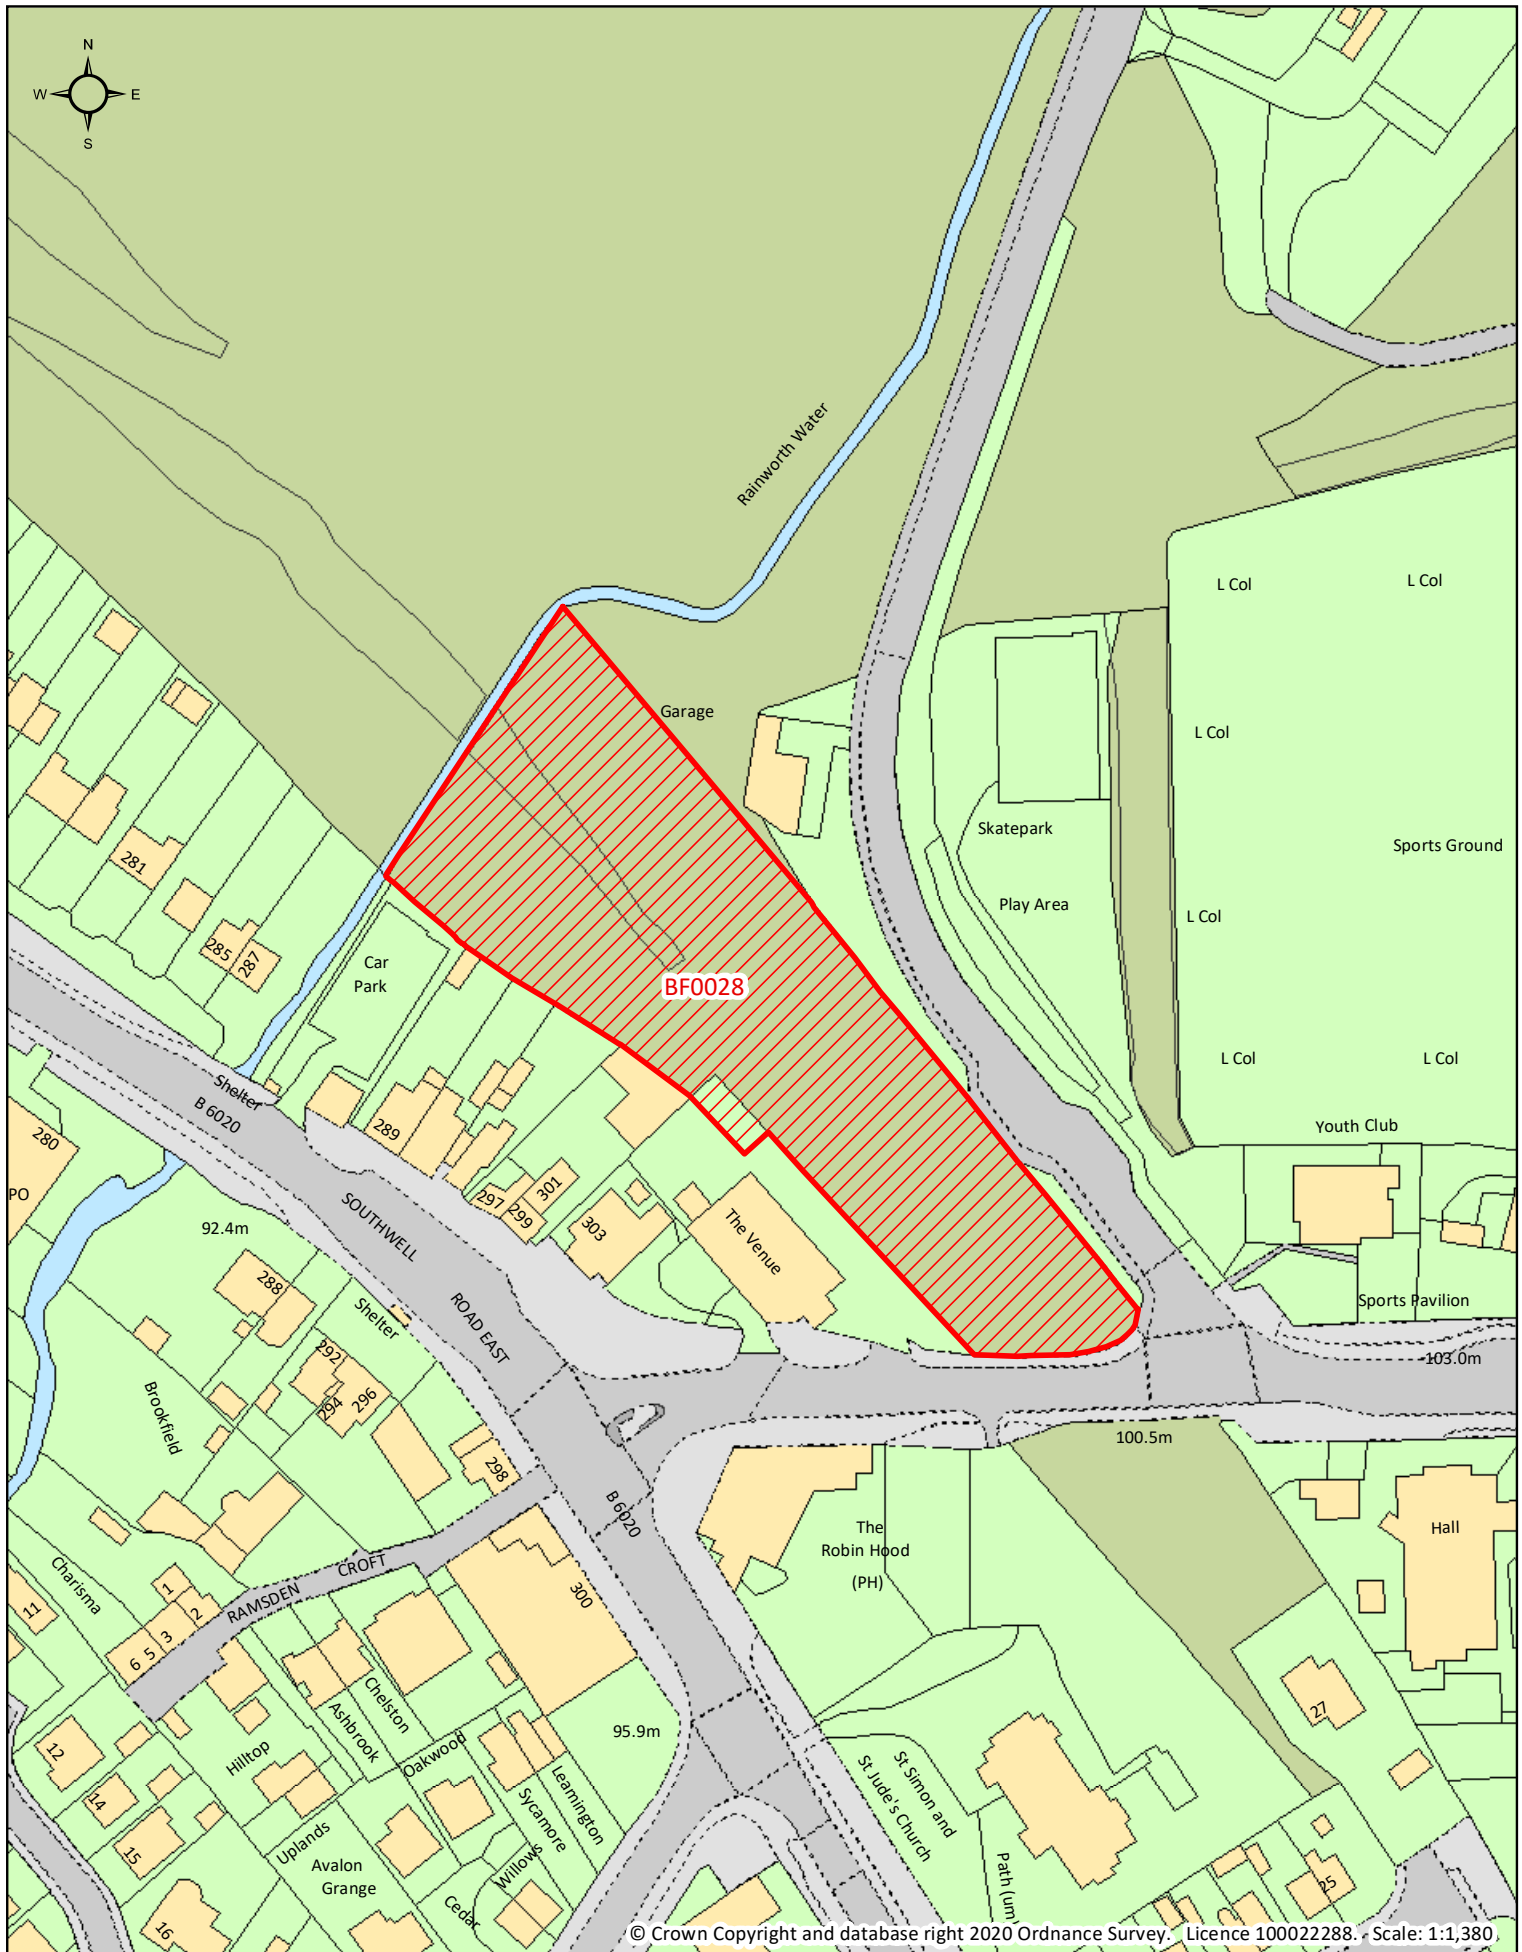

# Brownfield Land Register 2020

© Crown Copyright and database right 2020 Ordnance Survey. Licence 100022288. Scale: 1:1,380.