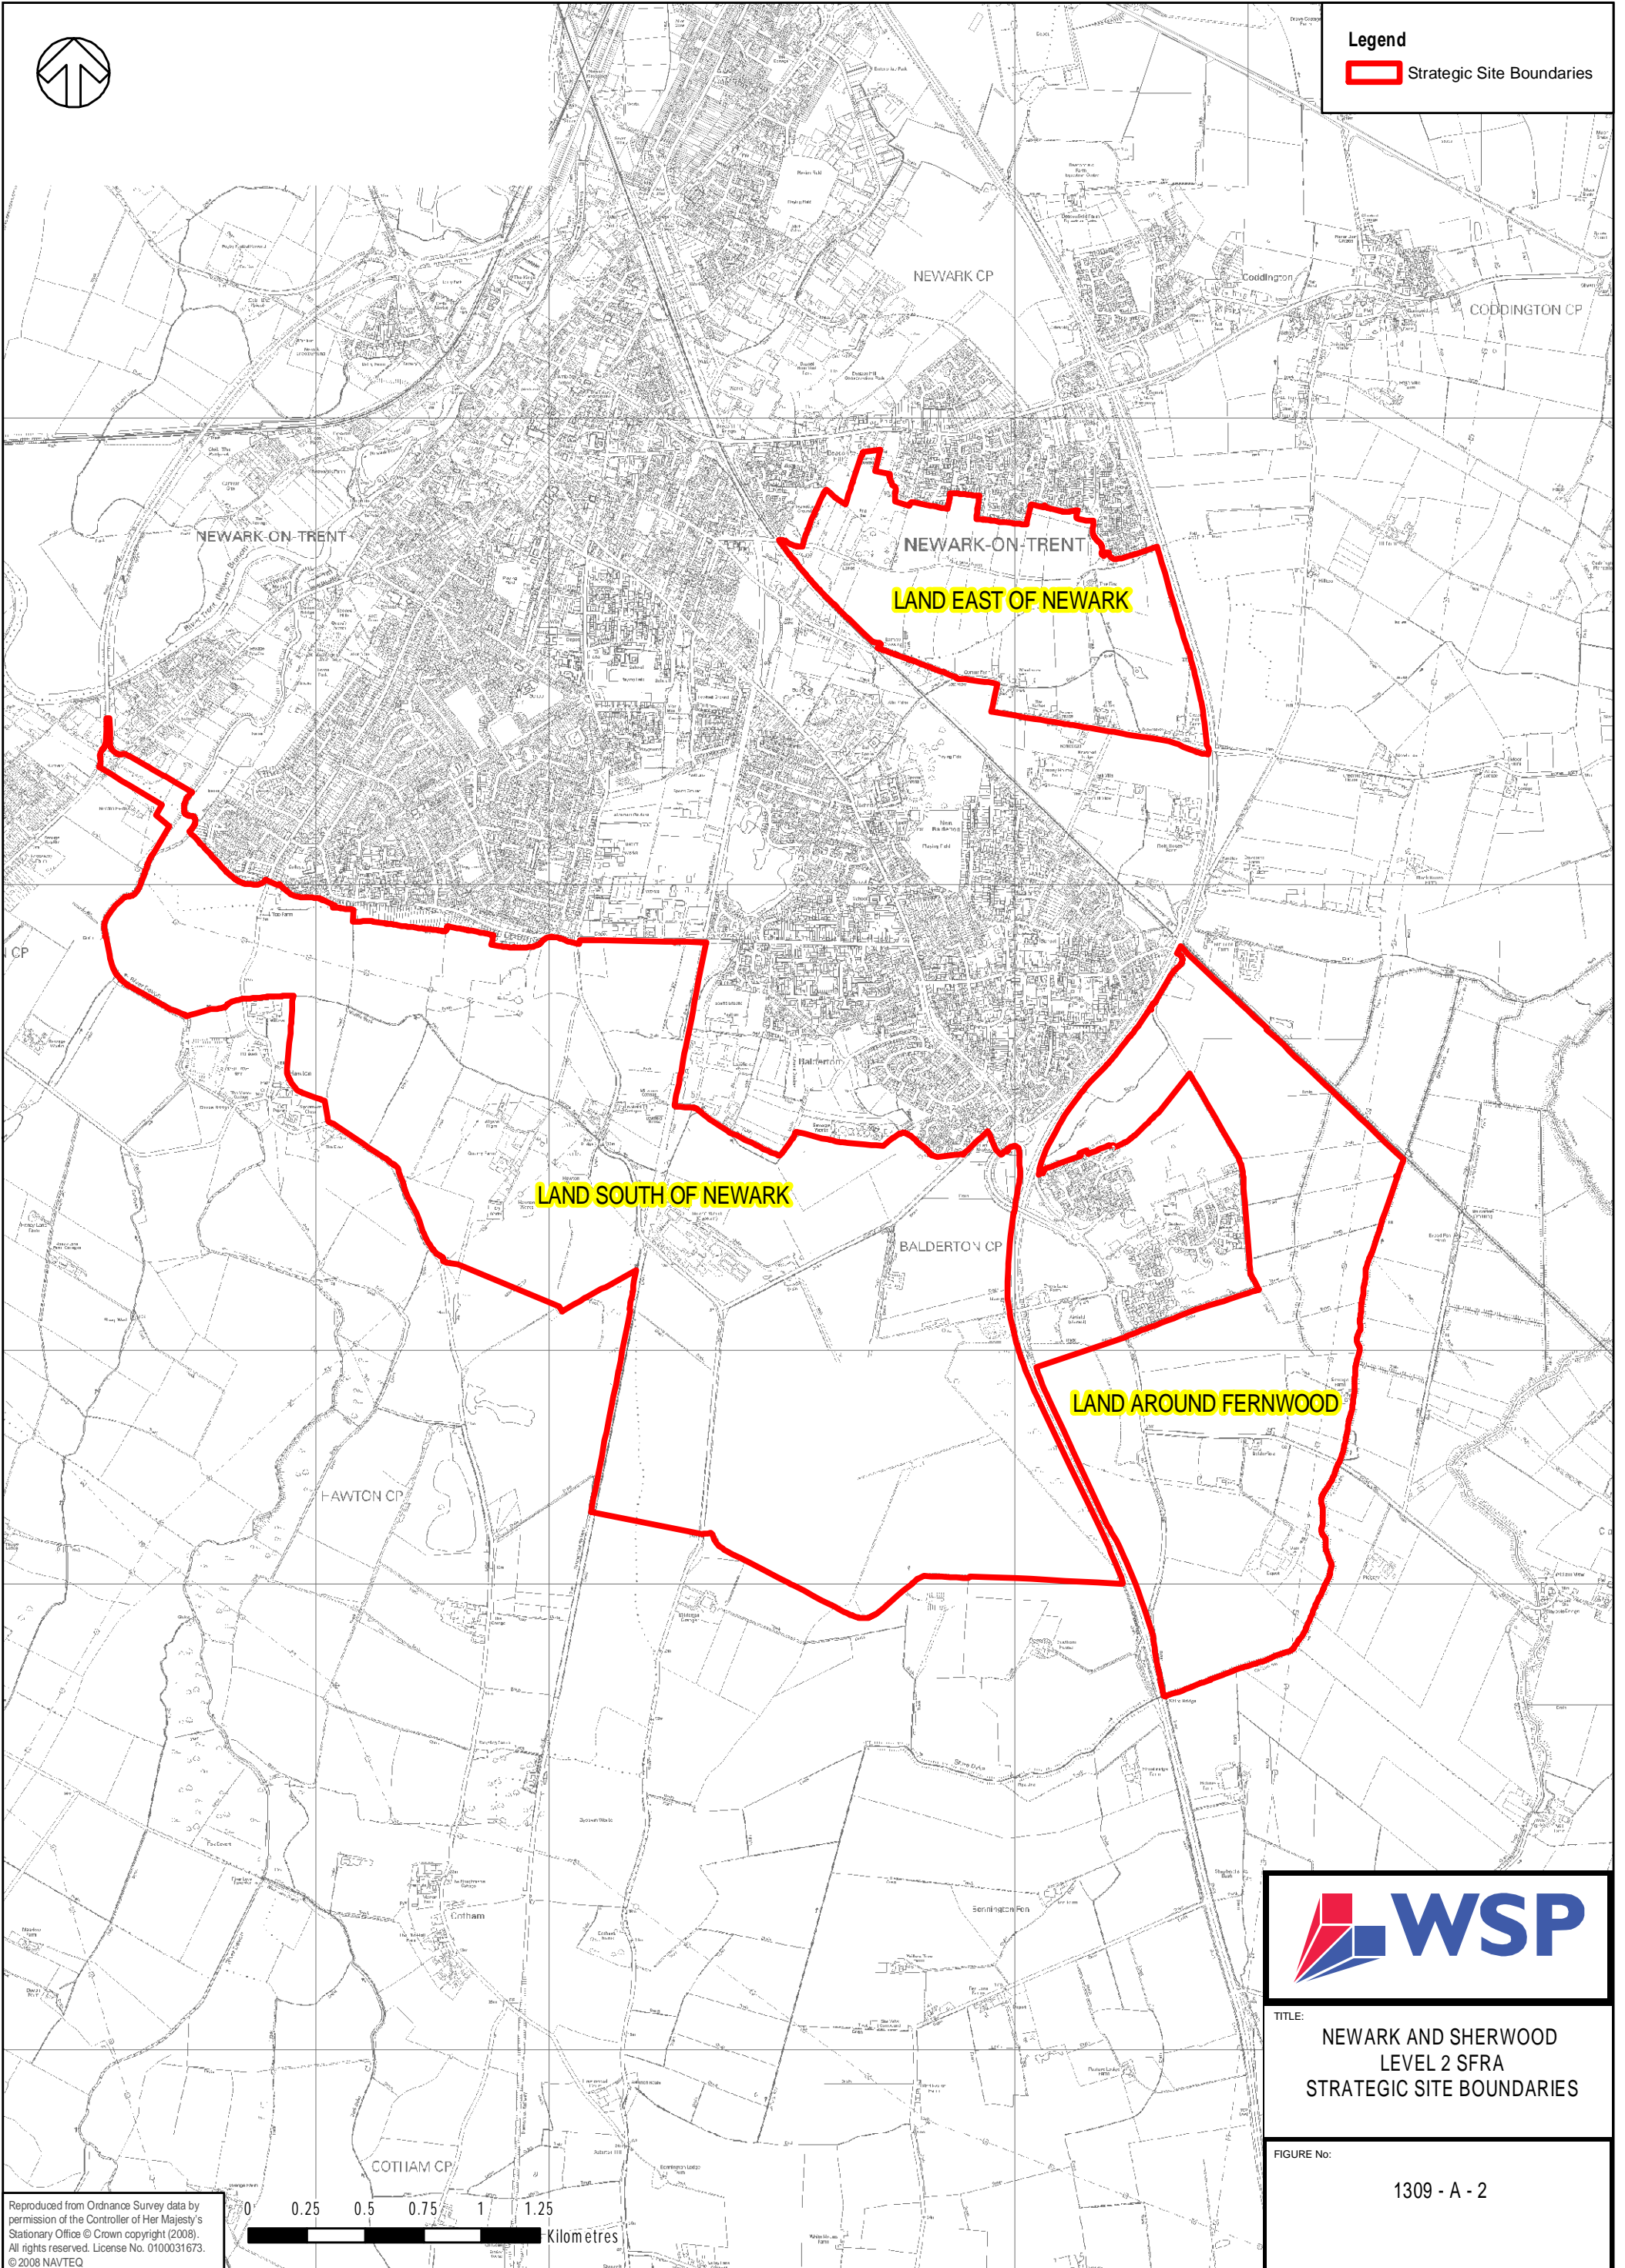

Legend  
 Strategic Site Boundaries

TITLE:  
NEWARK AND SHERWOOD  
LEVEL 2 SFRA  
STRATEGIC SITE BOUNDARIES

FIGURE No:  
1309 - A - 2