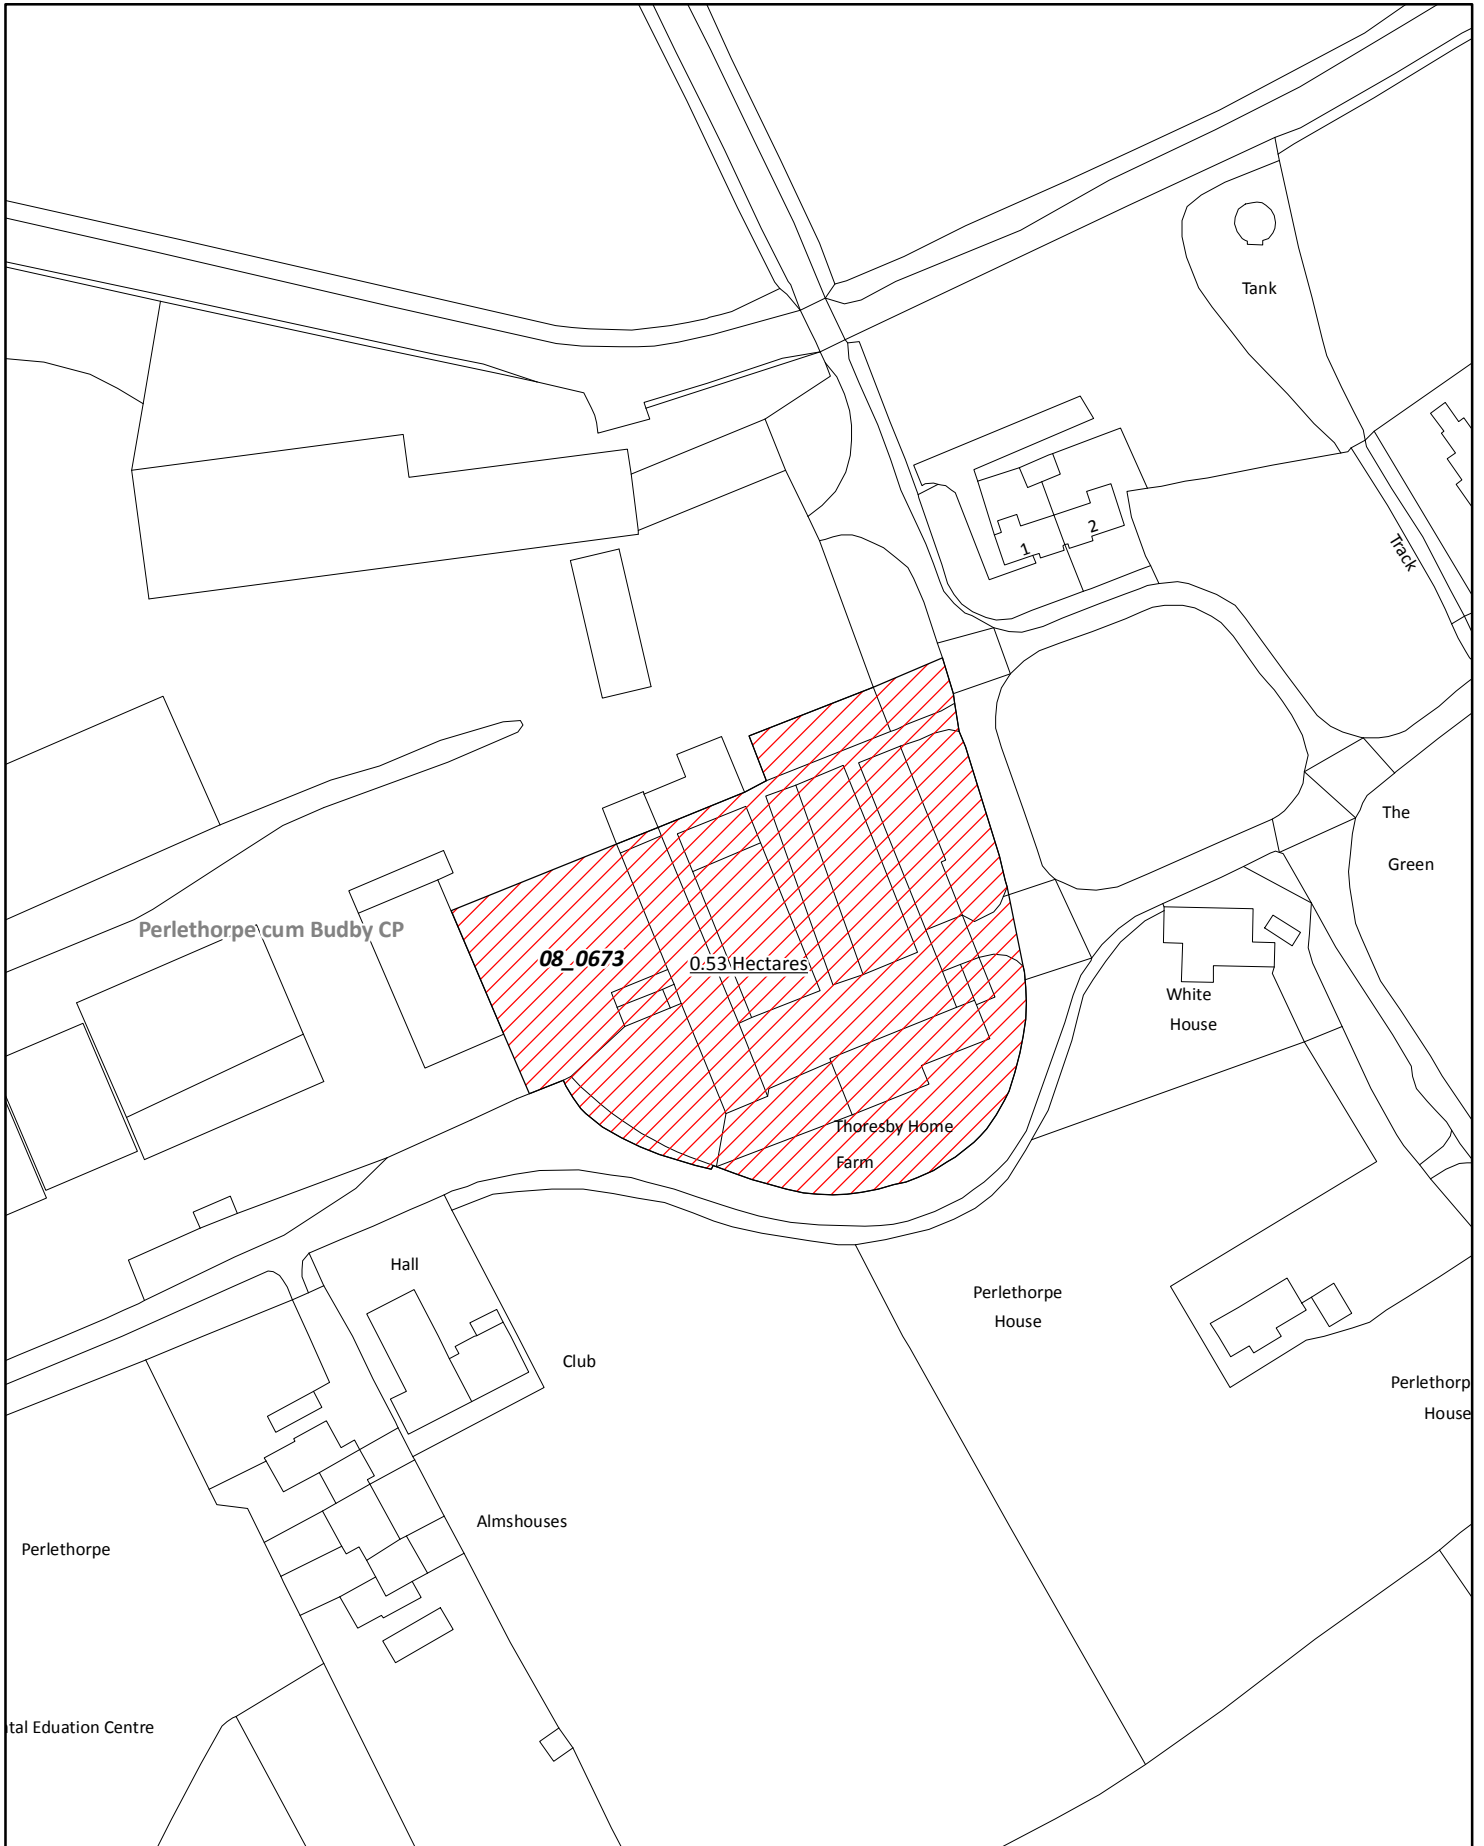

Perlethorpe-cum-Budby Parish

5.188 The following sites have been submitted within the parish of Perlethorpe cum Budby. However, this Parish does not contain a settlement prioritised for Assessment (Page 11 of the Nottingham Outer Strategic Housing Land Availability Assessment Methodology (July 2008) refers) and a full Assessment has therefore not been undertaken.

- 08_0673- The Green, Perlethorpe

5.189 However, the information provided will be used in developing the new detailed planning policies for this area.

PERLETHORPE-CUM-BUDBY – SITES NOT FULLY ASSESSED/REMOVED FROM THE STUDY

Ref	Address	Parish	Reason Why Not Fully Assessed/Removed from the Study
08_0673	The Green	Perlethorpe-Cum-Budby	Site not within a settlement prioritised for Assessment.

Strategic Housing Land Availability Assessment 2010

**08_0673 - The Green, Perlethorpe,
Perlethorpe Cum Budby**

Date: 10/03/2010

Scale: 1:1,250