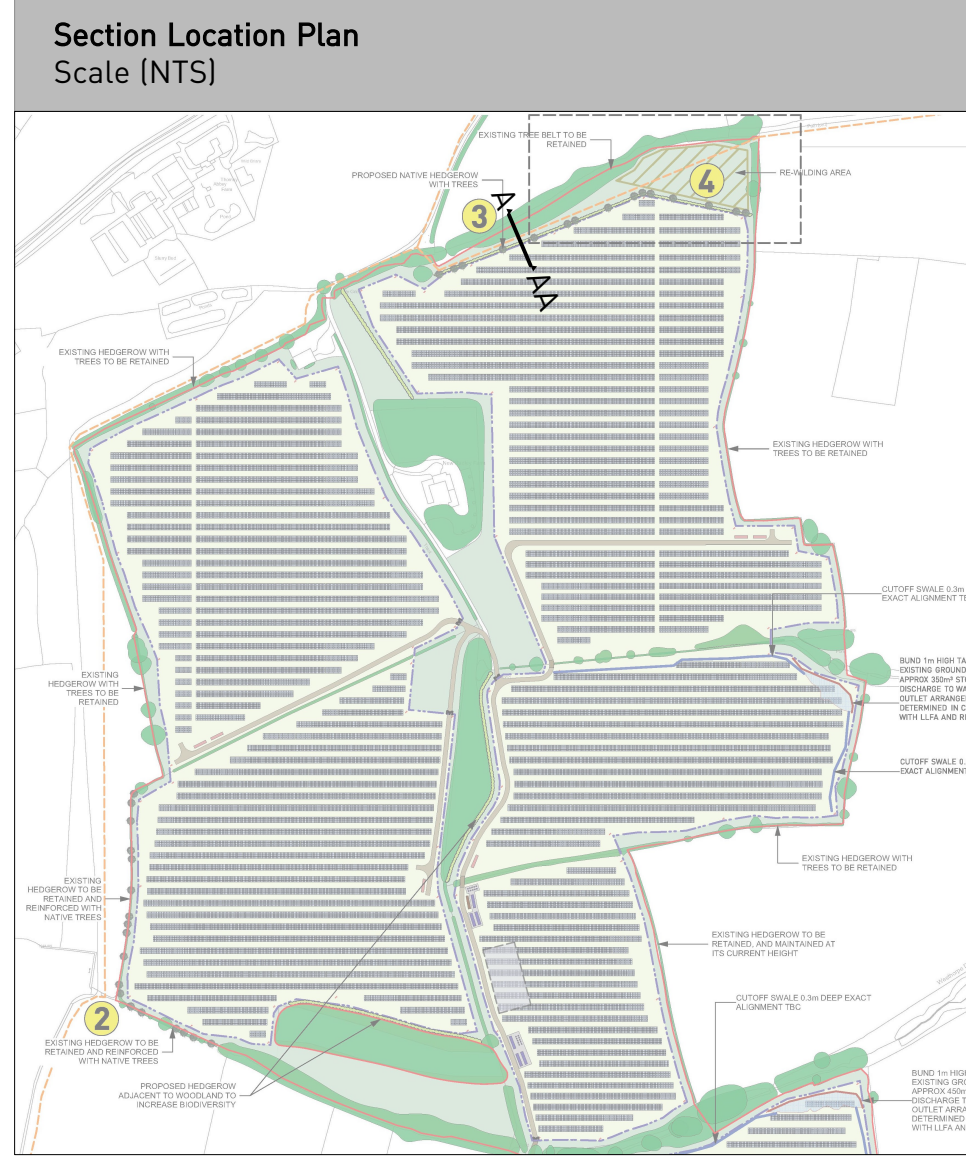

5Y

Section A-AA (5 years after implementation)  
Scale 1:100

15Y

Section A-AA (15 years after implementation)  
Scale 1:100

**FIGURE 2.12**  
**Indicative Landscape Site Section (Year 5 & 15)**

DRWG No: P18\_2917\_26 REV: \_  
Date: 29/11/2021  
Scale: 1:100 @ A2