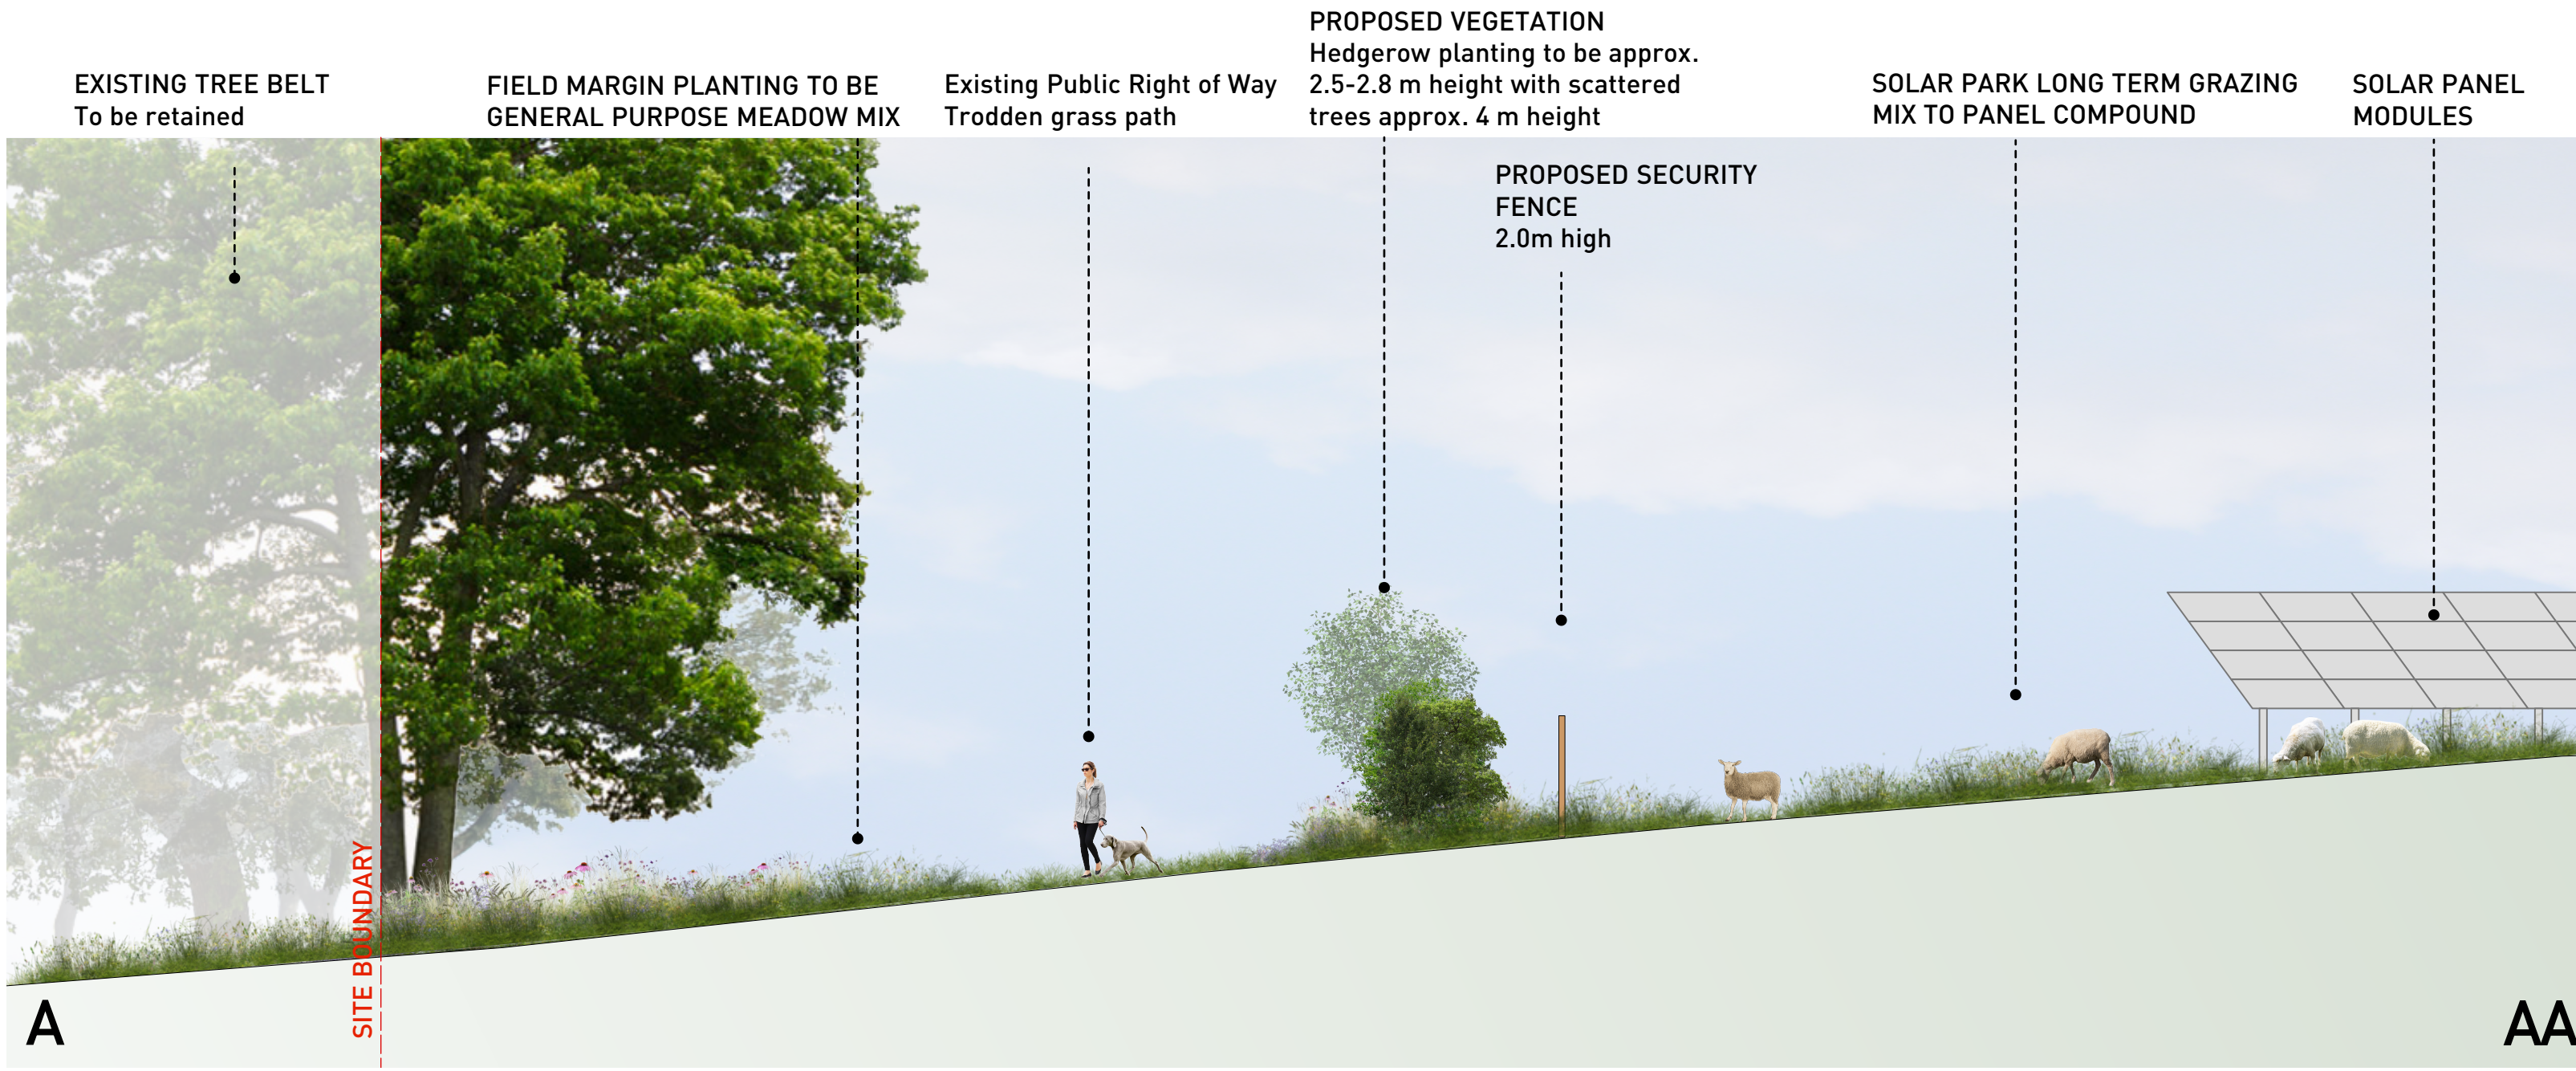

5Y

Section A-AA (5 years after implementation)  
Scale 1:100

15Y

Section A-AA (15 years after implementation)  
Scale 1:100

**FIGURE 2.12**  
**Indicative Landscape Site Section (Year 5 & 15)**

DRWG No: P18\_2917\_26 REV: \_  
Date: 29/11/2021  
Scale: 1:100 @ A2