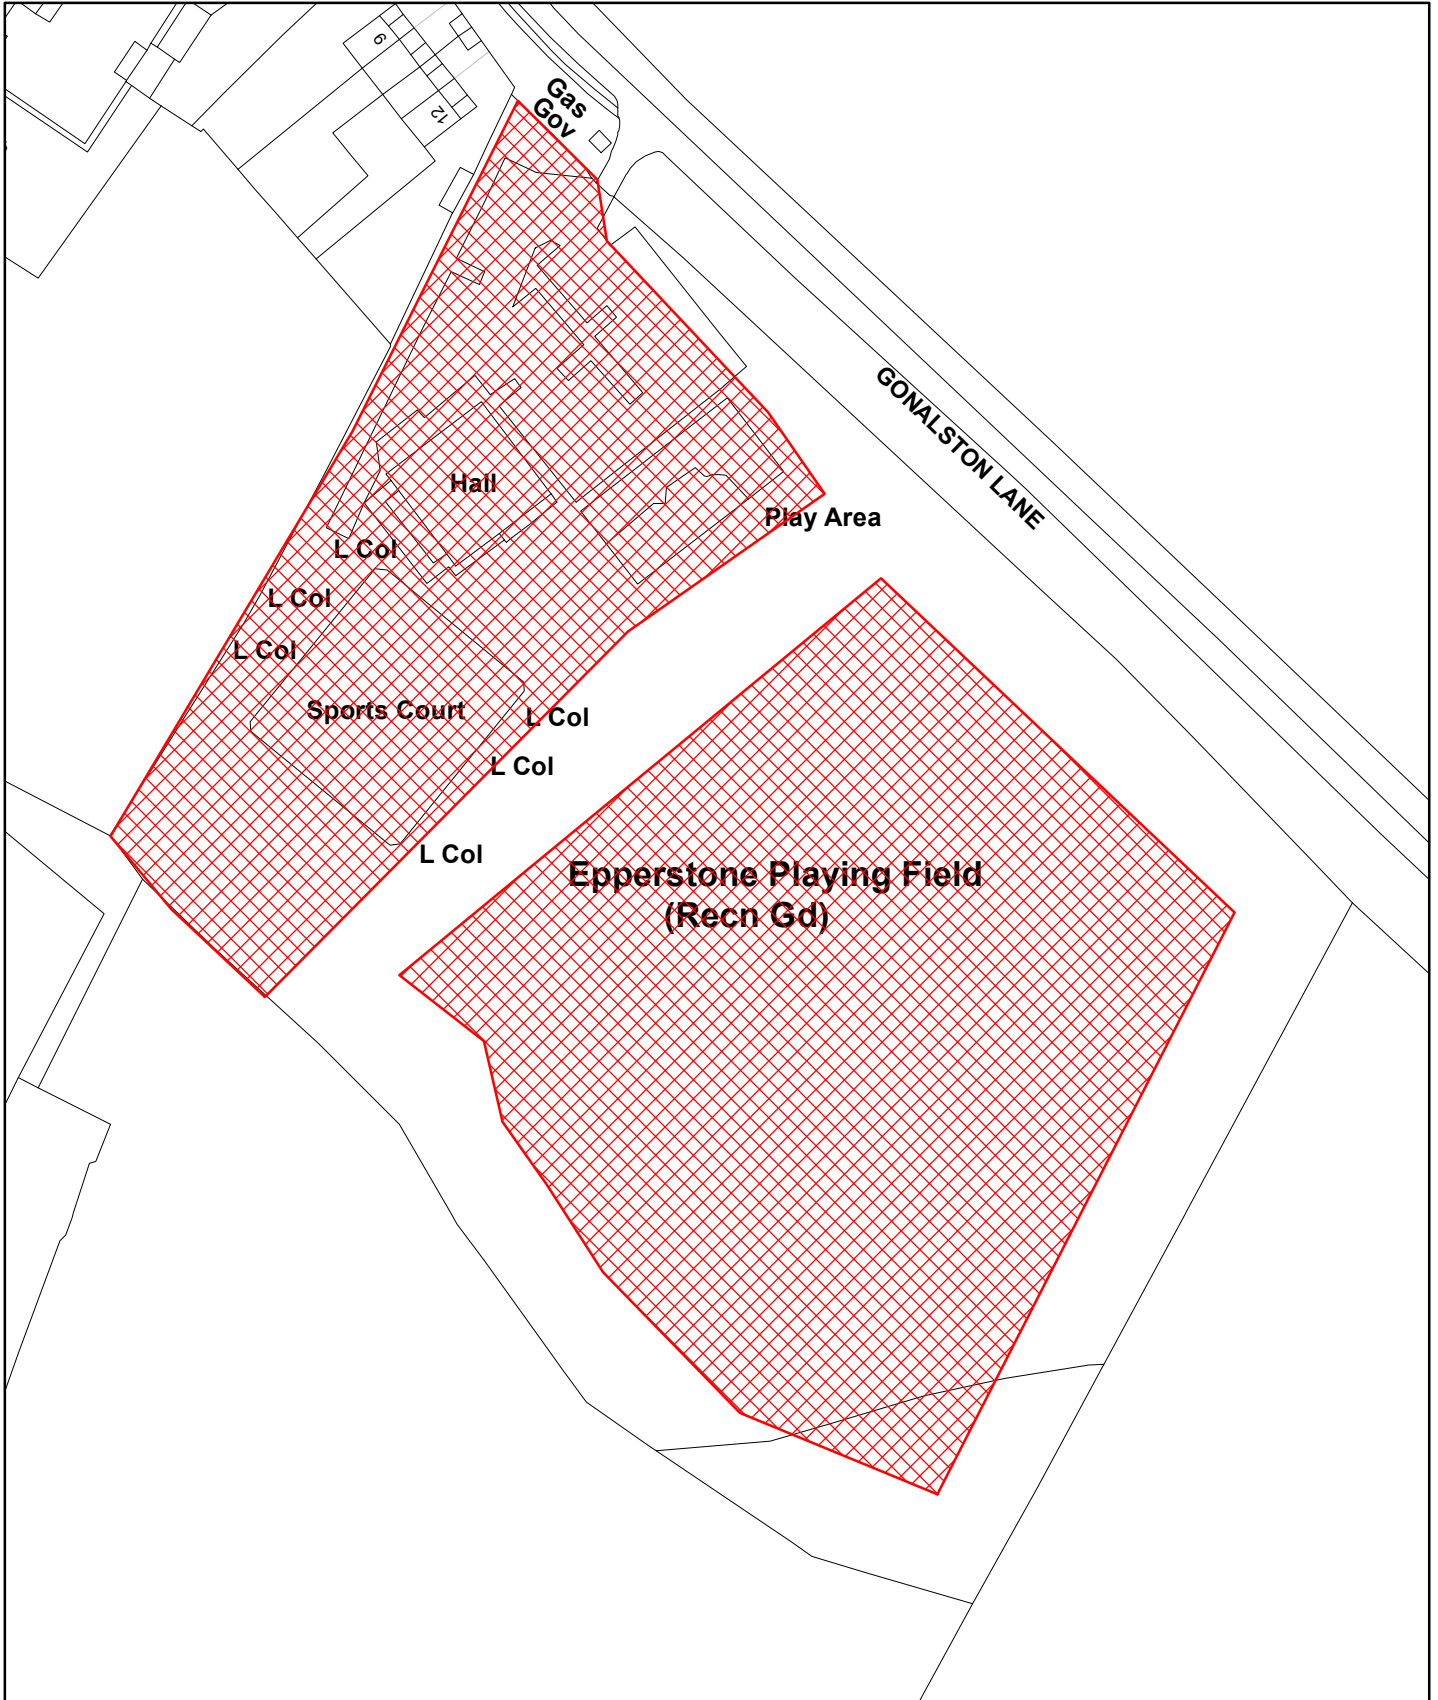

Public Space Protection Order

© Crown Copyright and database right 2022 Ordnance Survey. Licence 100022288. Scale: 1:1,250 Date: 12/01/2022

The Dog Exclusion (Newark and Sherwood District) Order 2022
Village Playing Field, Epperstone
Map Reference PSPO135

Site Area (Sq Metres): 18463
Date: 12 January 2022
Grid Ref: SK <Double click to insert>
Scale: 1:1,250